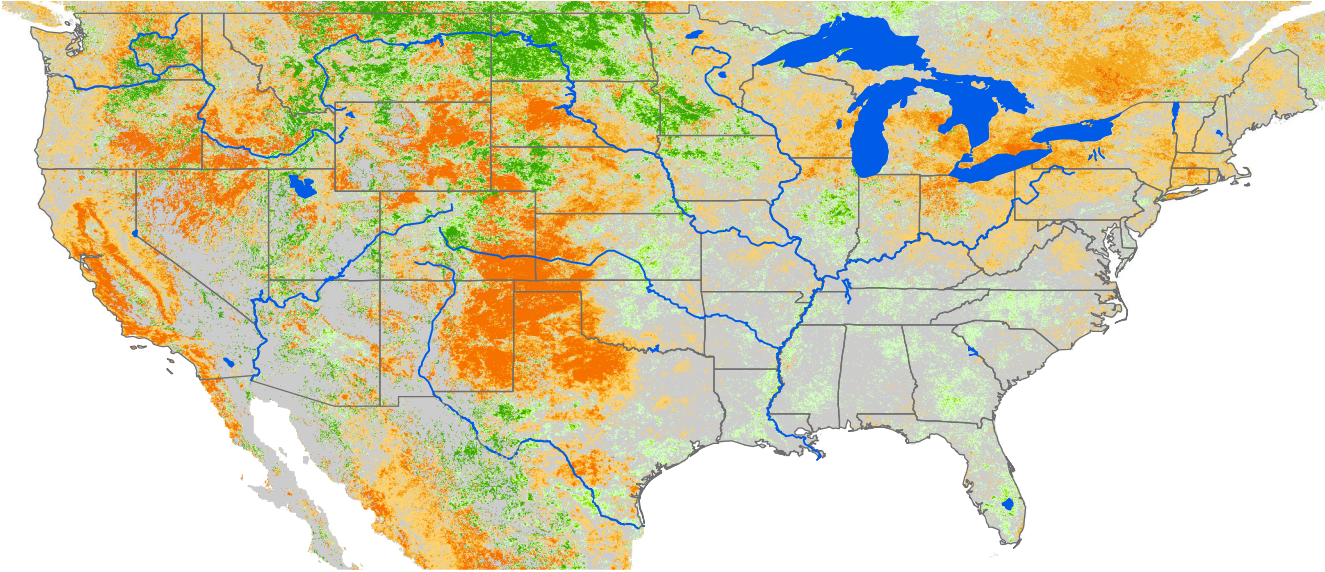

Monthly ET Anomaly May 2013

ET Anomaly (%)

State Water Body River