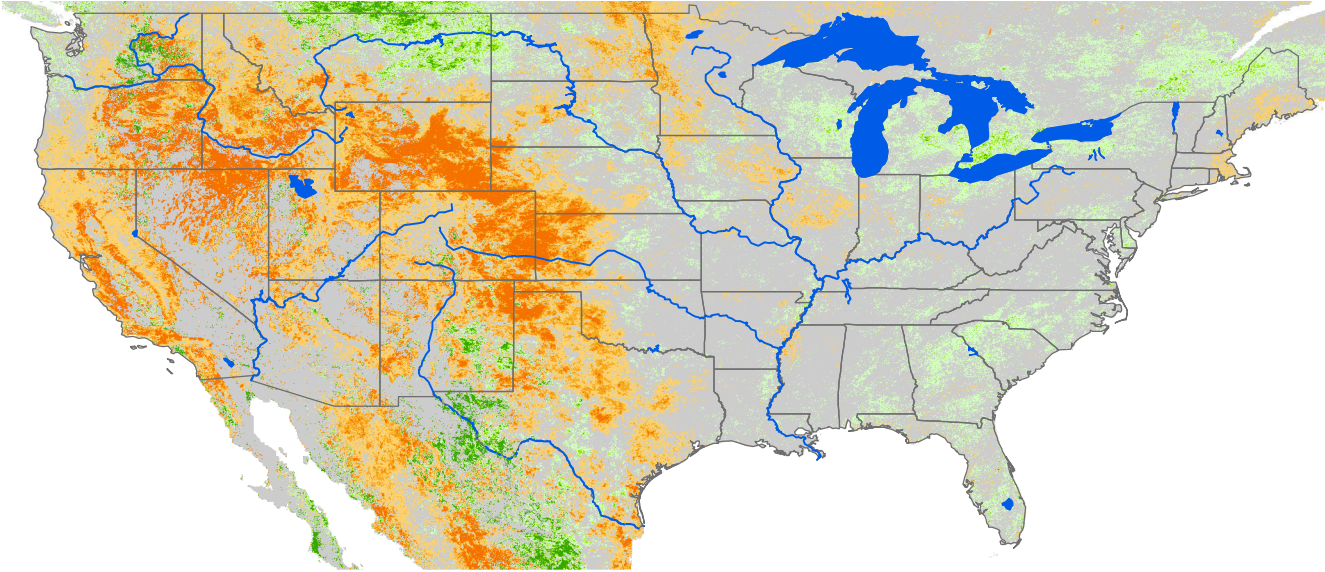

Monthly ET Anomaly

June 2013

ET Anomaly (%)

□ State  Water Body  River