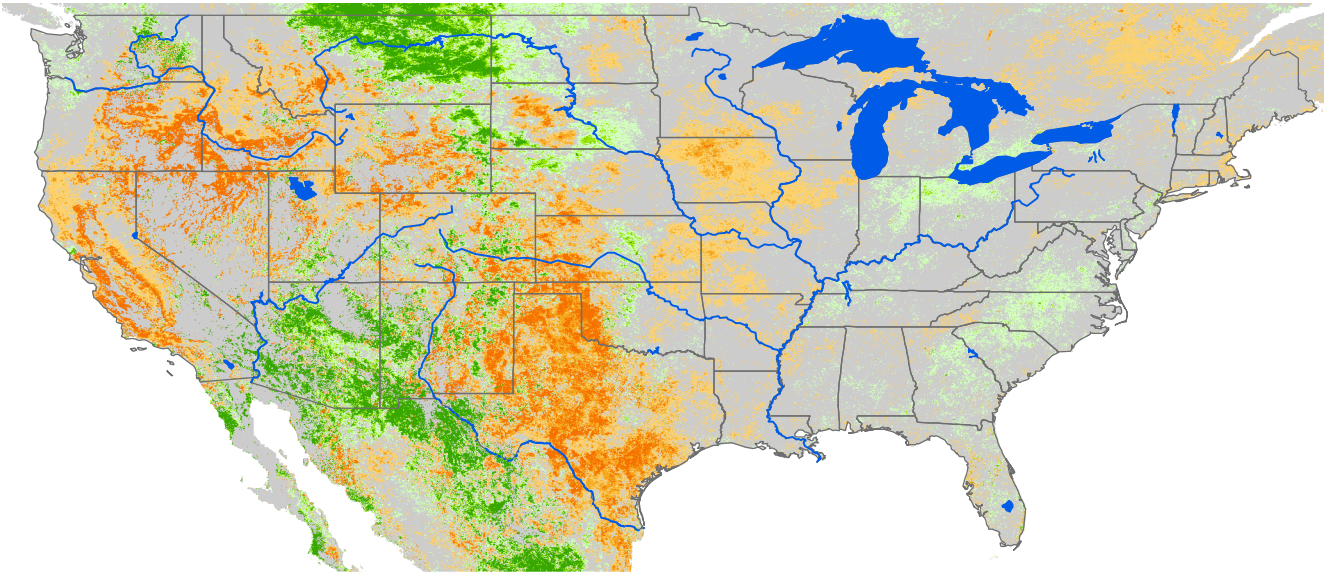

Monthly ET Anomaly

July 2013

ET Anomaly (%)

□ State  Water Body  River