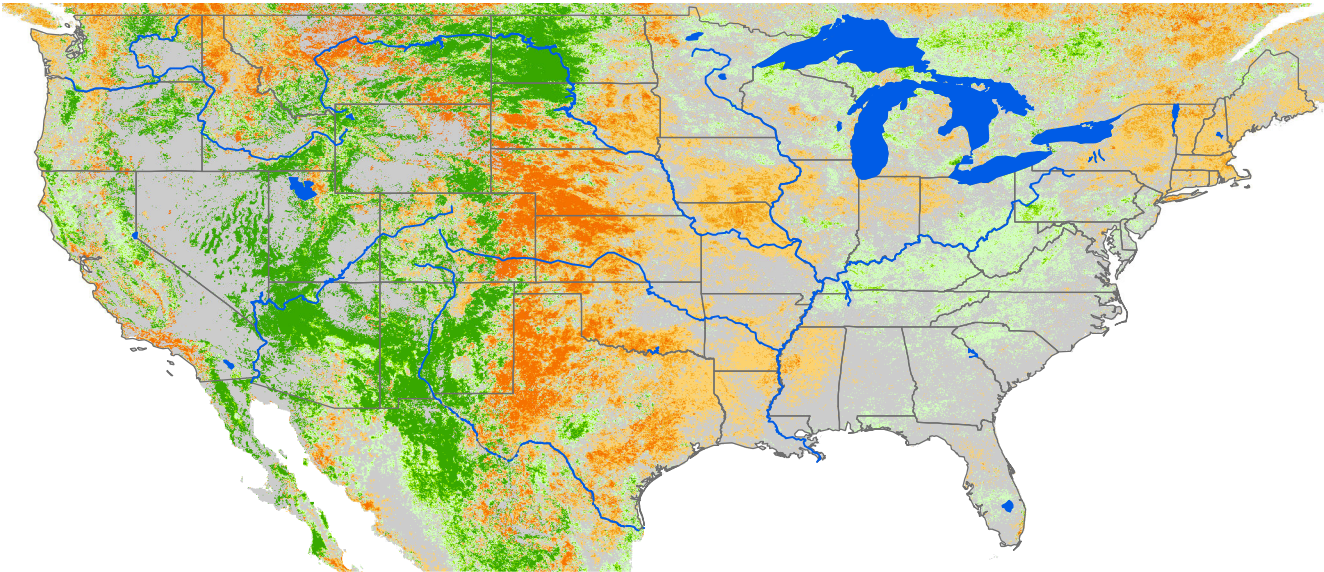

Monthly ET Anomaly September 2013

ET Anomaly (%)

□ State  Water Body  River