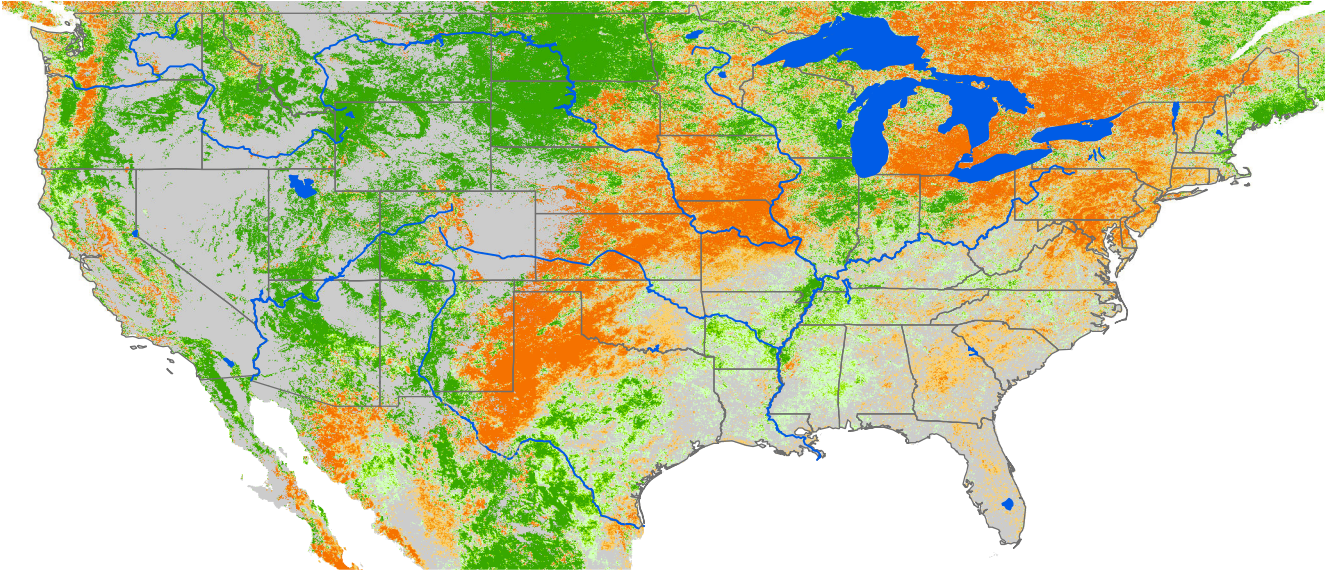

Monthly ET Anomaly October 2013

ET Anomaly (%)

□ State  Water Body  River