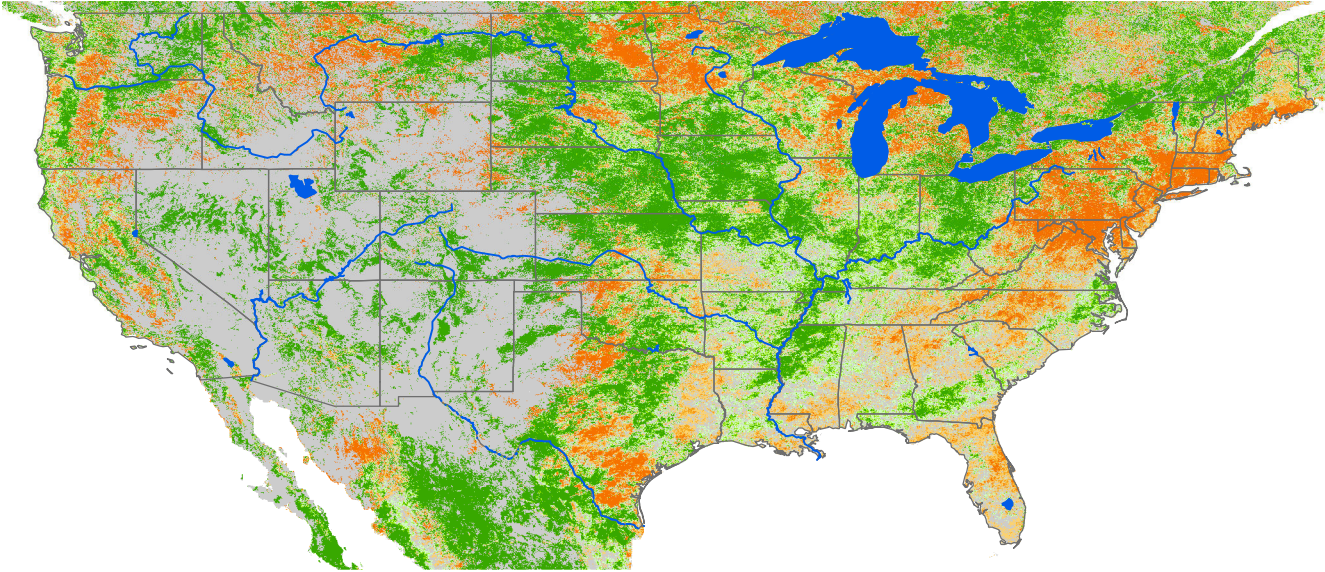

Monthly ET Anomaly November 2013

ET Anomaly (%)

□ State ● Water Body — River