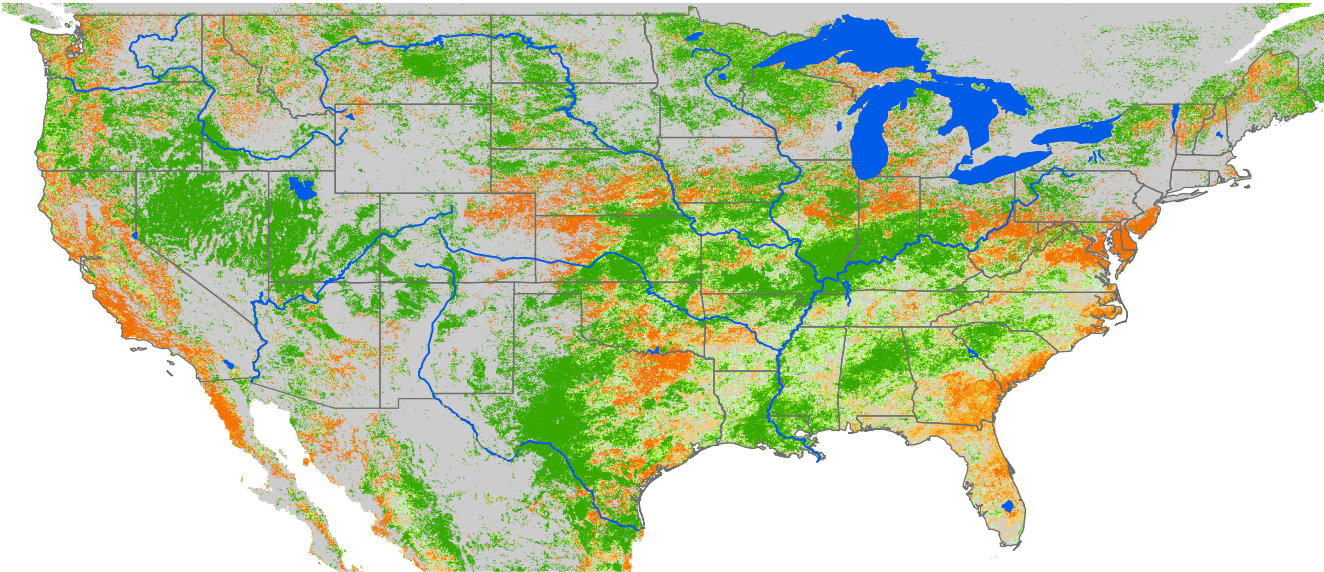

## ET Anomaly (%)

State Water Body River