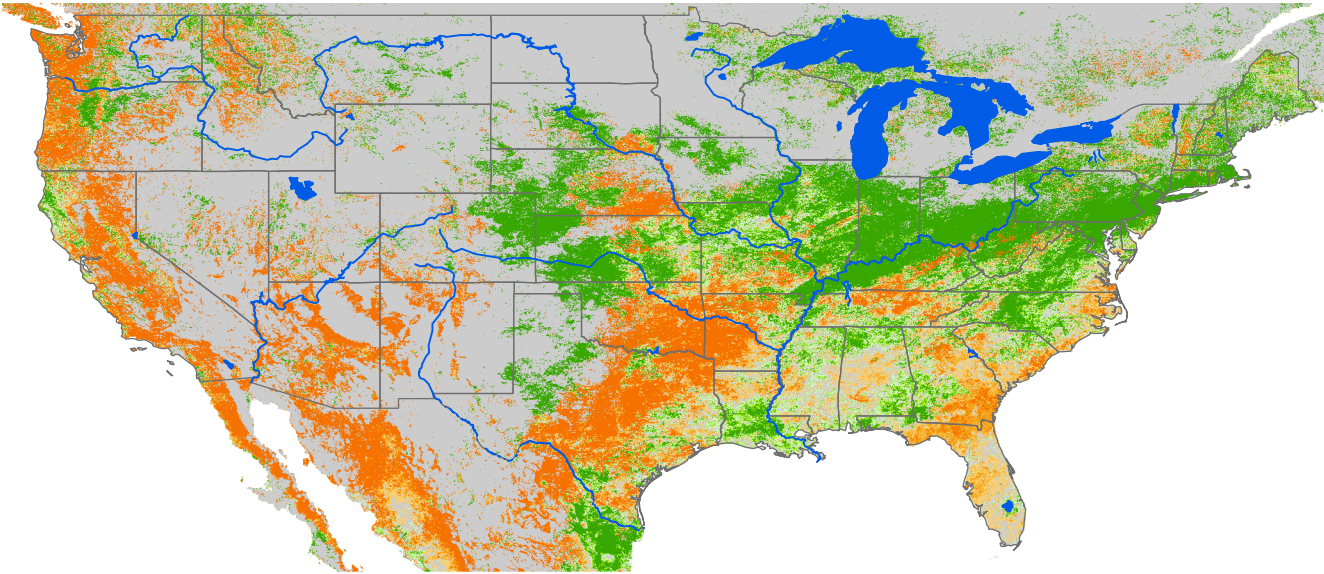

Monthly ET Anomaly February 2014

ET Anomaly (%)

State Water Body River