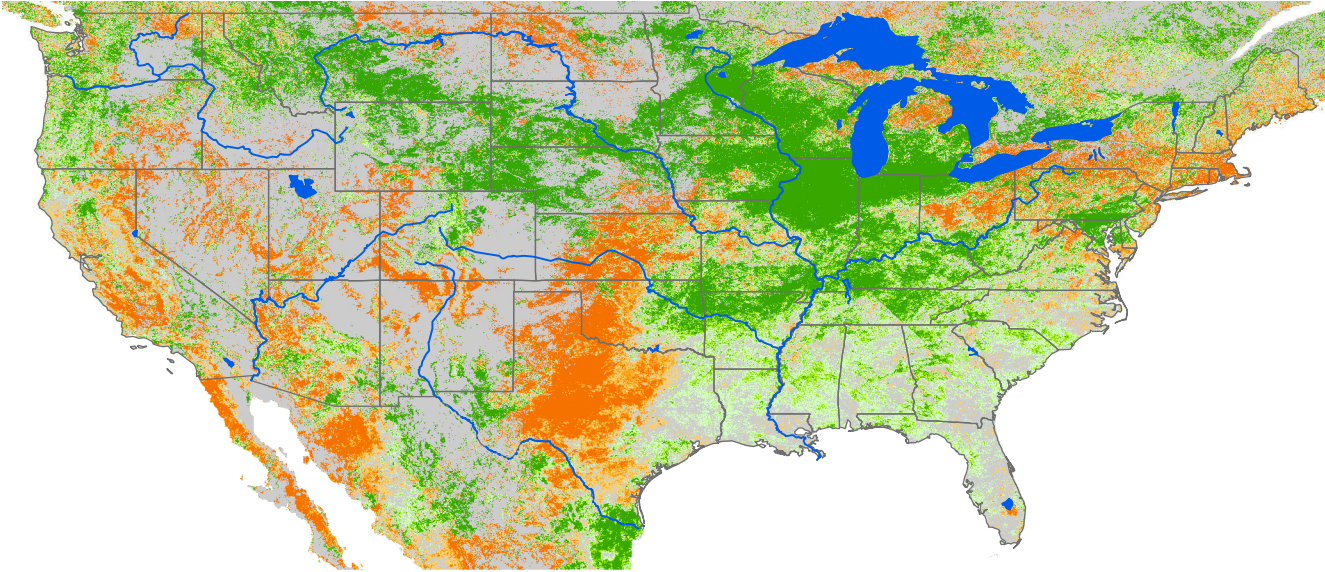

Monthly ET Anomaly March 2014

ET Anomaly (%)

State Water Body River