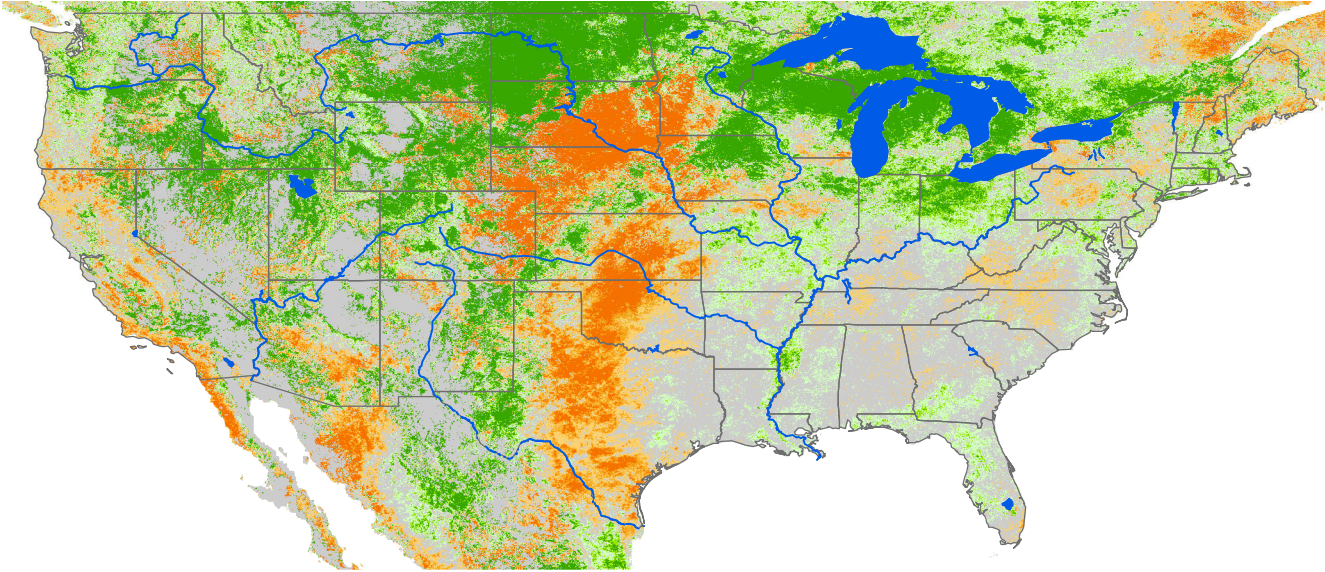

Monthly ET Anomaly

April 2014

ET Anomaly (%)

State Water Body River