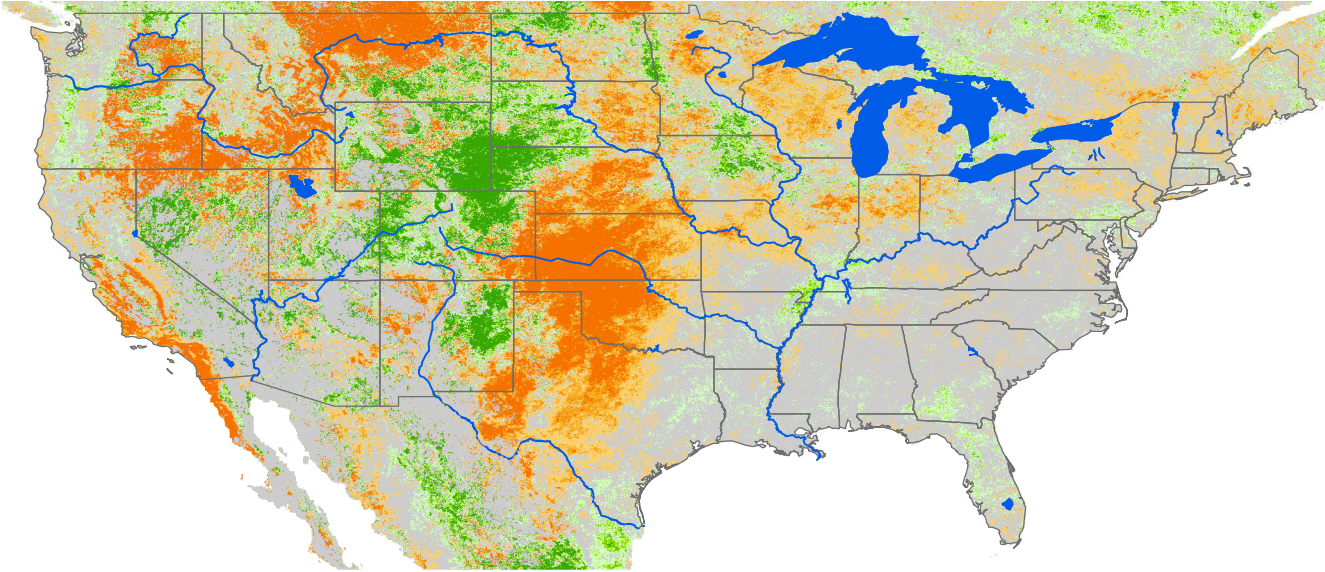

Monthly ET Anomaly May 2014

ET Anomaly (%)

State Water Body River