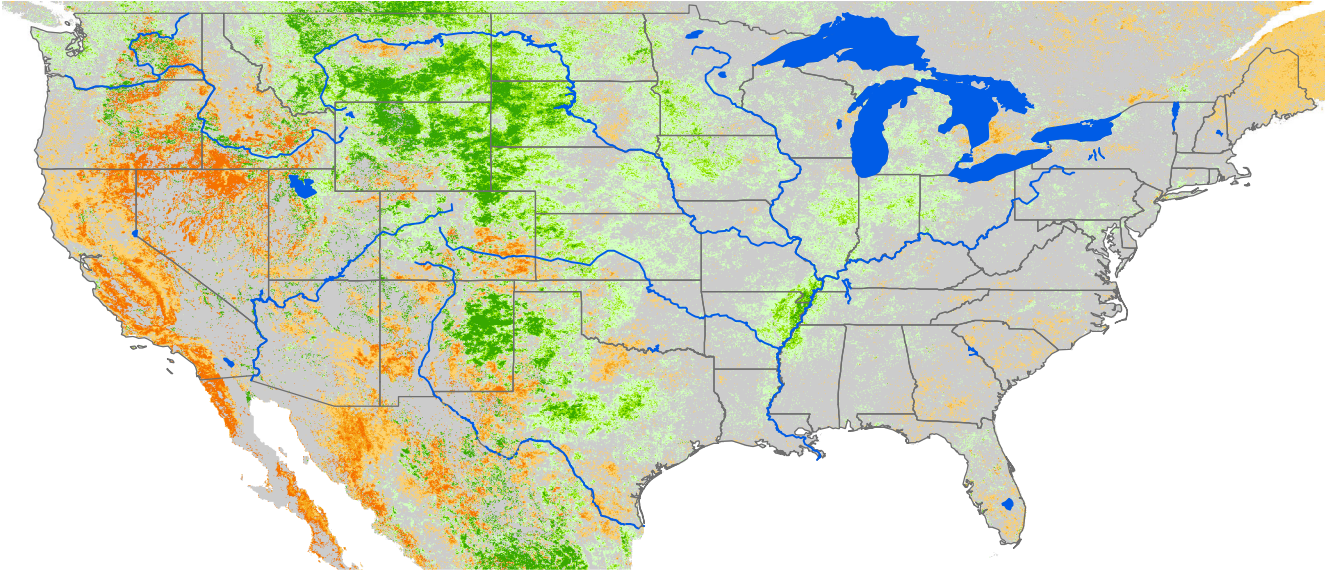

Monthly ET Anomaly

June 2014

ET Anomaly (%)

□ State ● Water Body — River