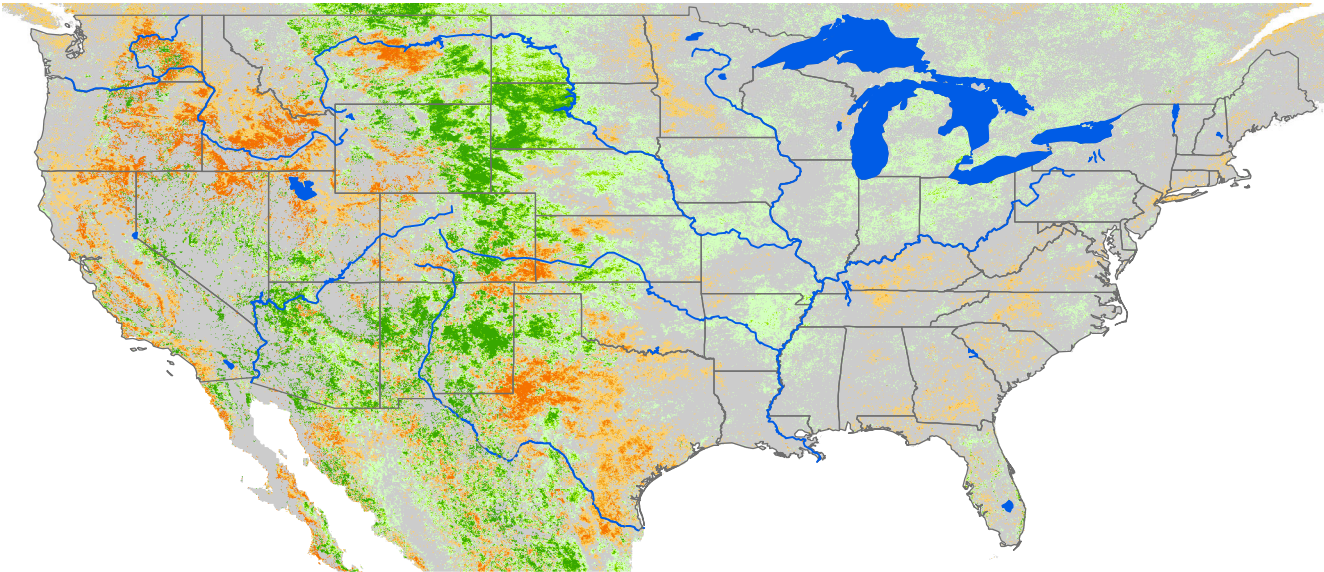

Monthly ET Anomaly July 2014

ET Anomaly (%)

State Water Body River