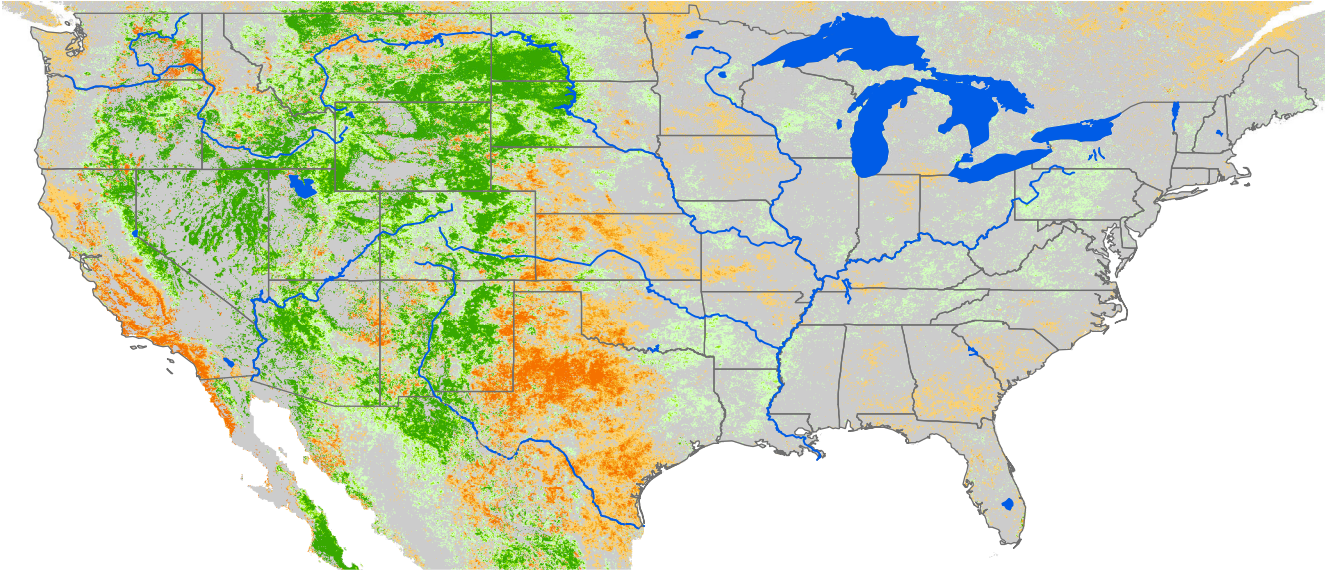

Monthly ET Anomaly August 2014

ET Anomaly (%)

□ State ● Water Body — River