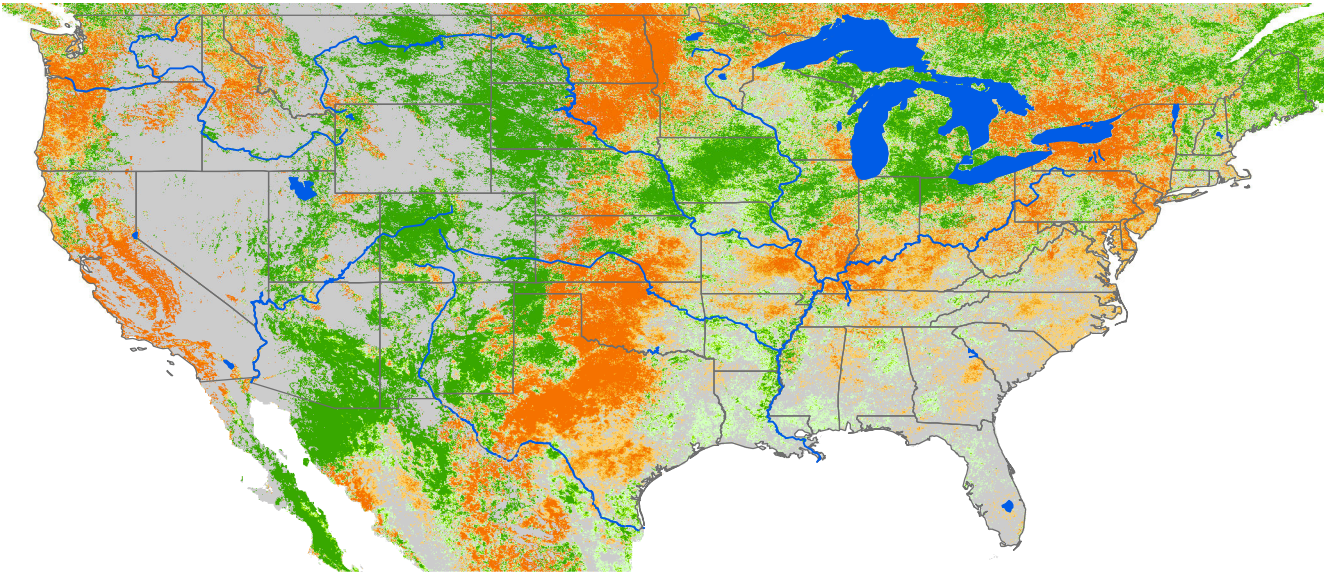

Monthly ET Anomaly October 2014

ET Anomaly (%)

□ State Water Body River