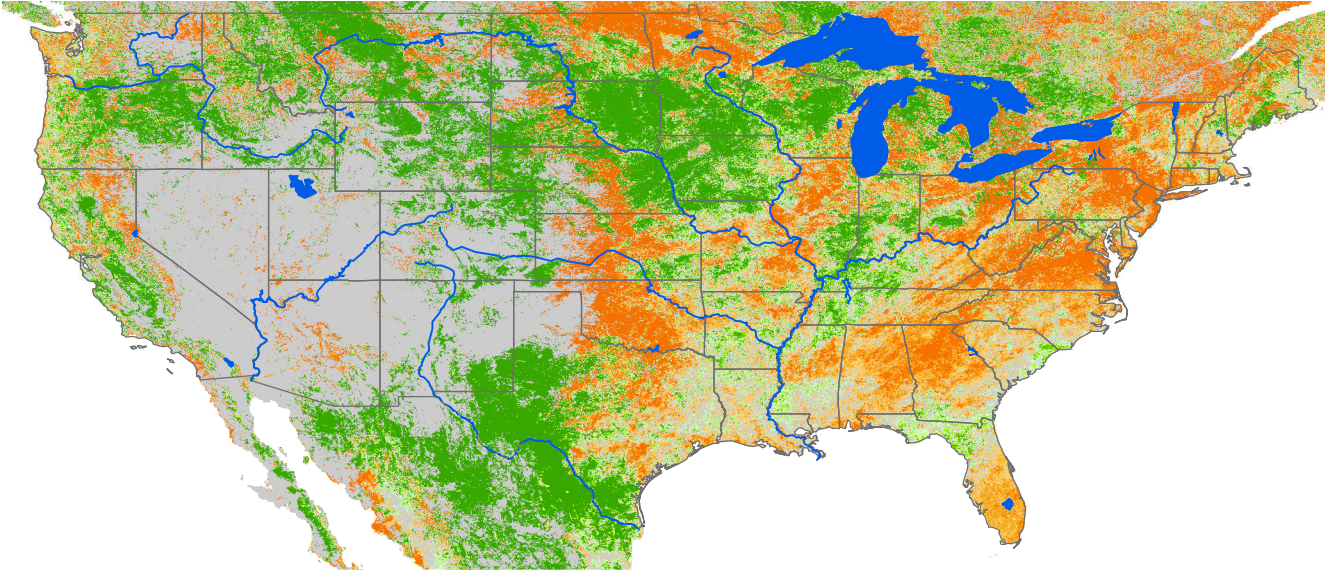

Monthly ET Anomaly November 2014

ET Anomaly (%)

State Water Body River