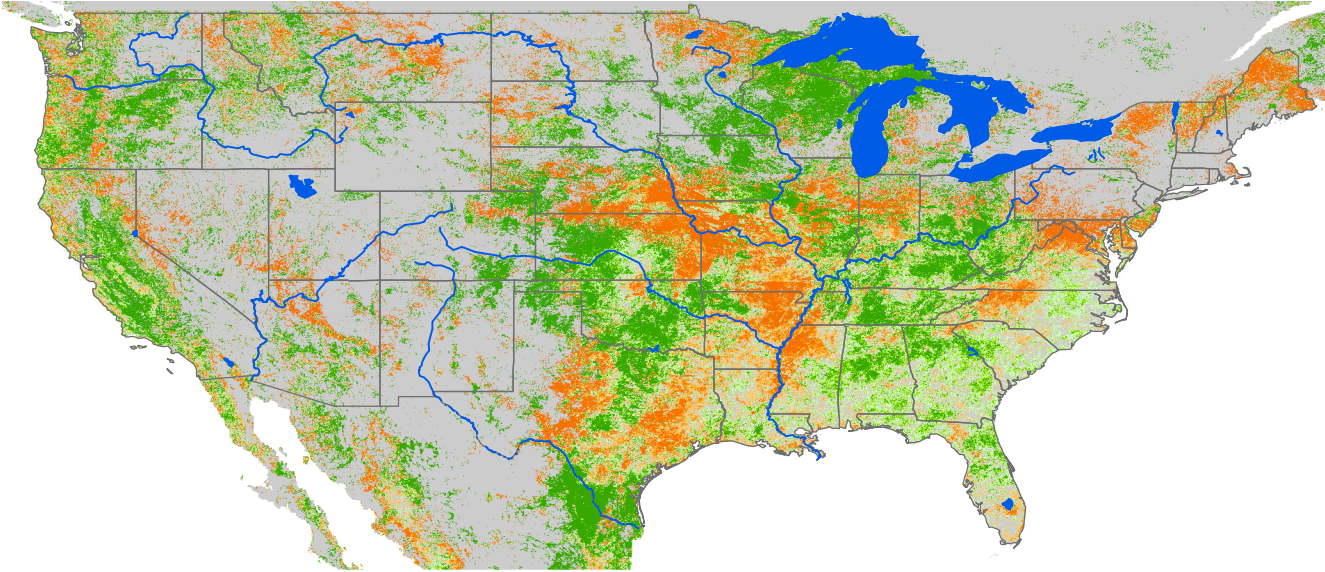

Monthly ET Anomaly December 2014

ET Anomaly (%)

State Water Body River