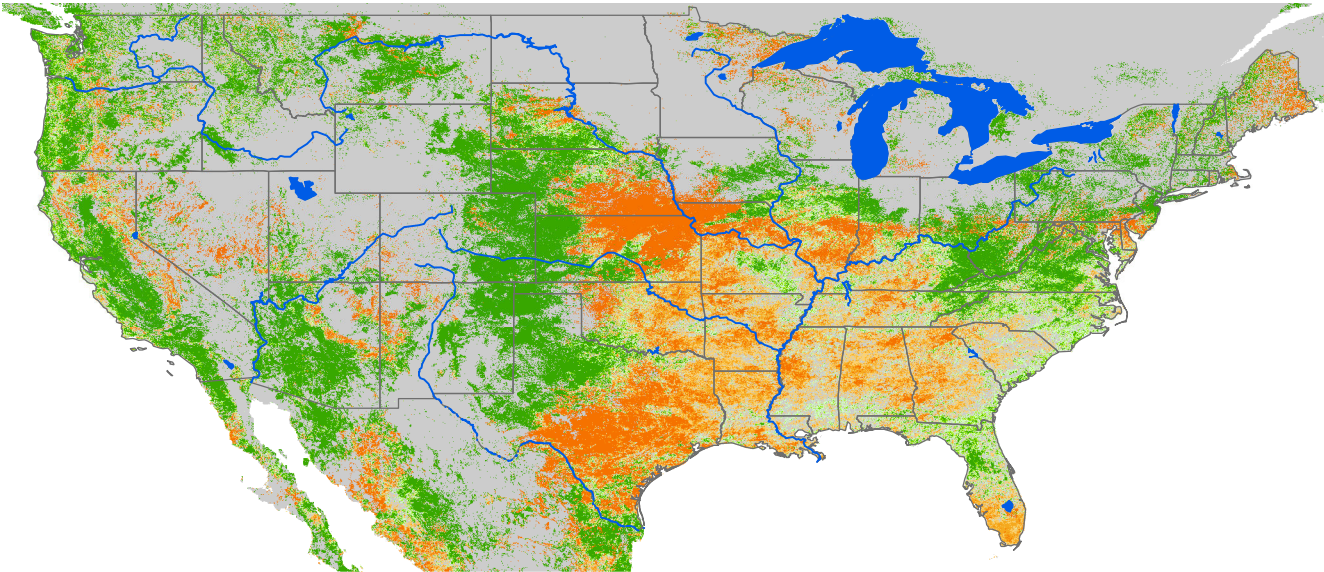

Monthly ET Anomaly January 2015

ET Anomaly (%)

State Water Body River