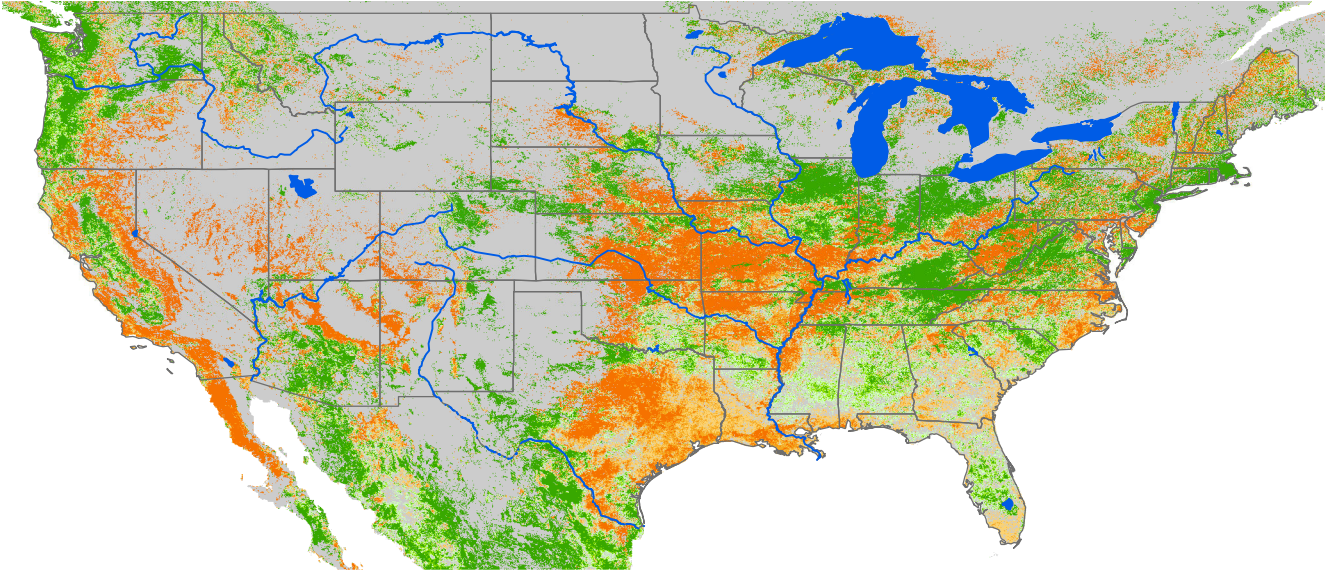

Monthly ET Anomaly February 2015

ET Anomaly (%)

□ State ● Water Body — River