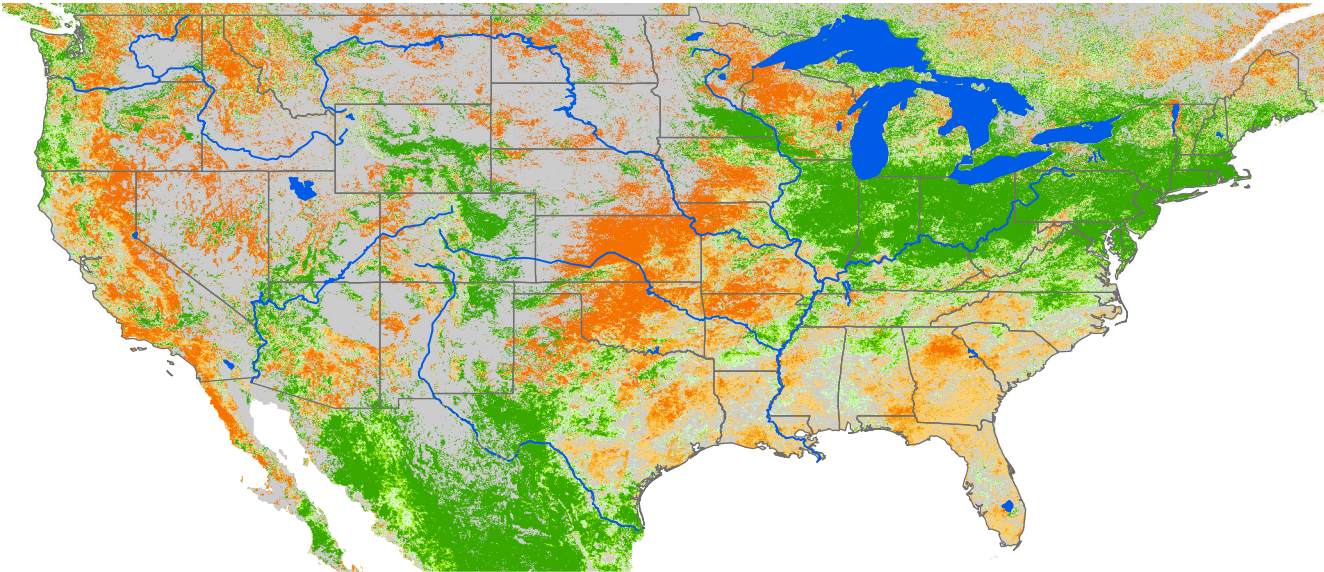

## ET Anomaly (%)

State Water Body River