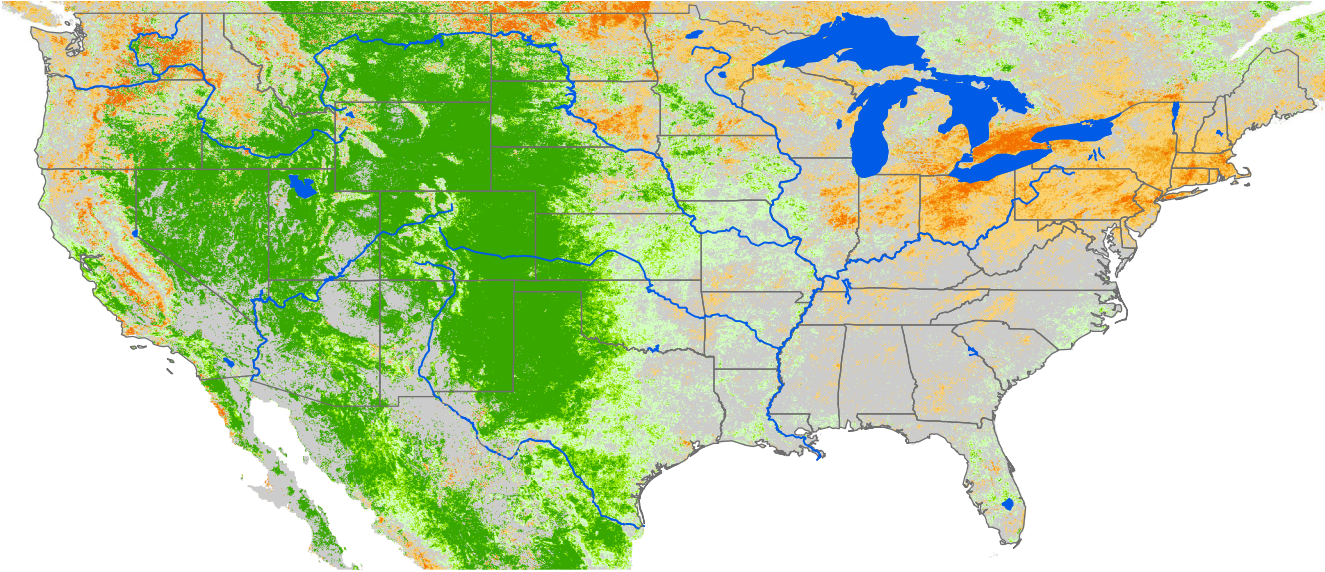

## ET Anomaly (%)

State Water Body River