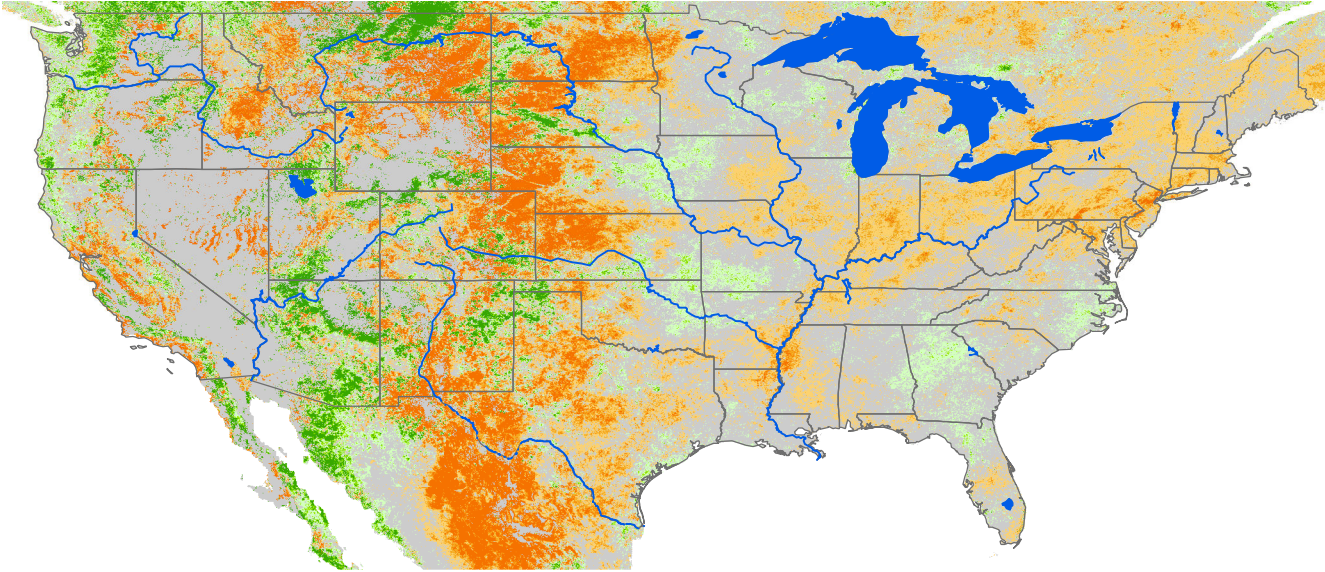

Monthly ET Anomaly September 2015

ET Anomaly (%)

□ State  Water Body  River