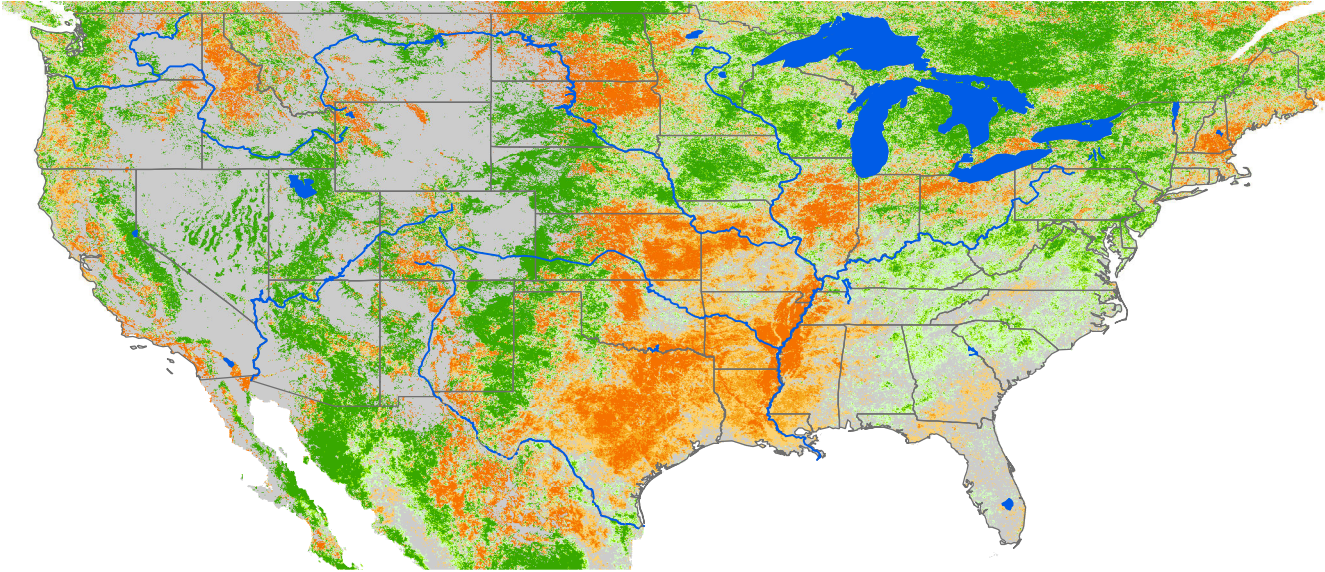

Monthly ET Anomaly October 2015

ET Anomaly (%)

State Water Body River