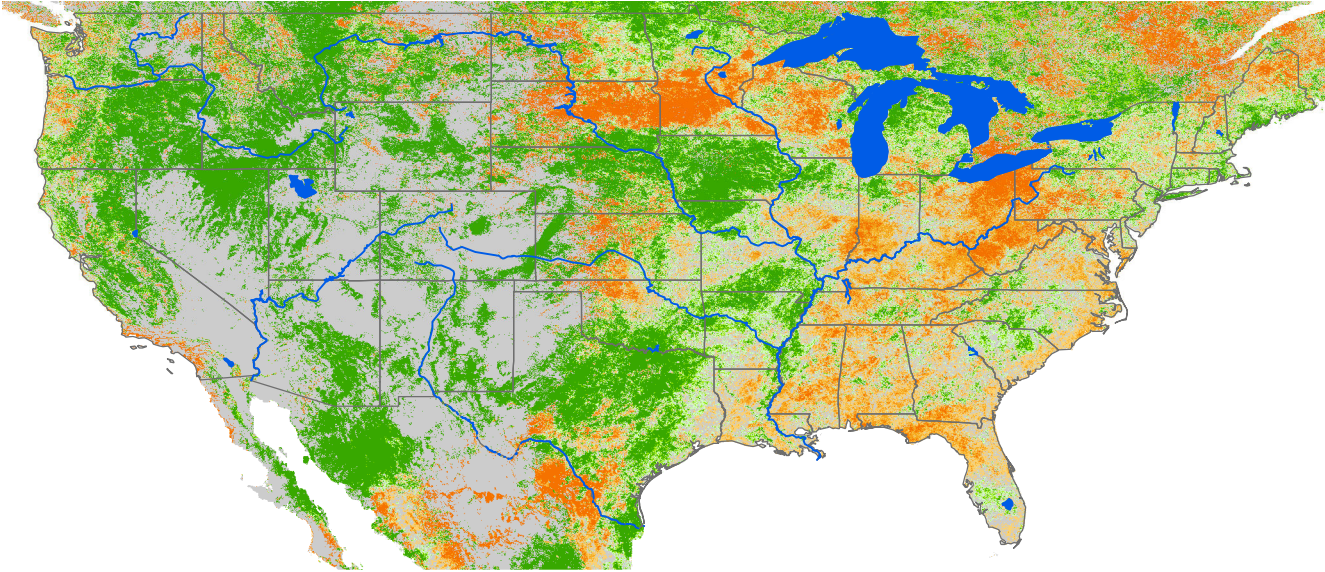

Monthly ET Anomaly

November 2015

ET Anomaly (%)

State Water Body River