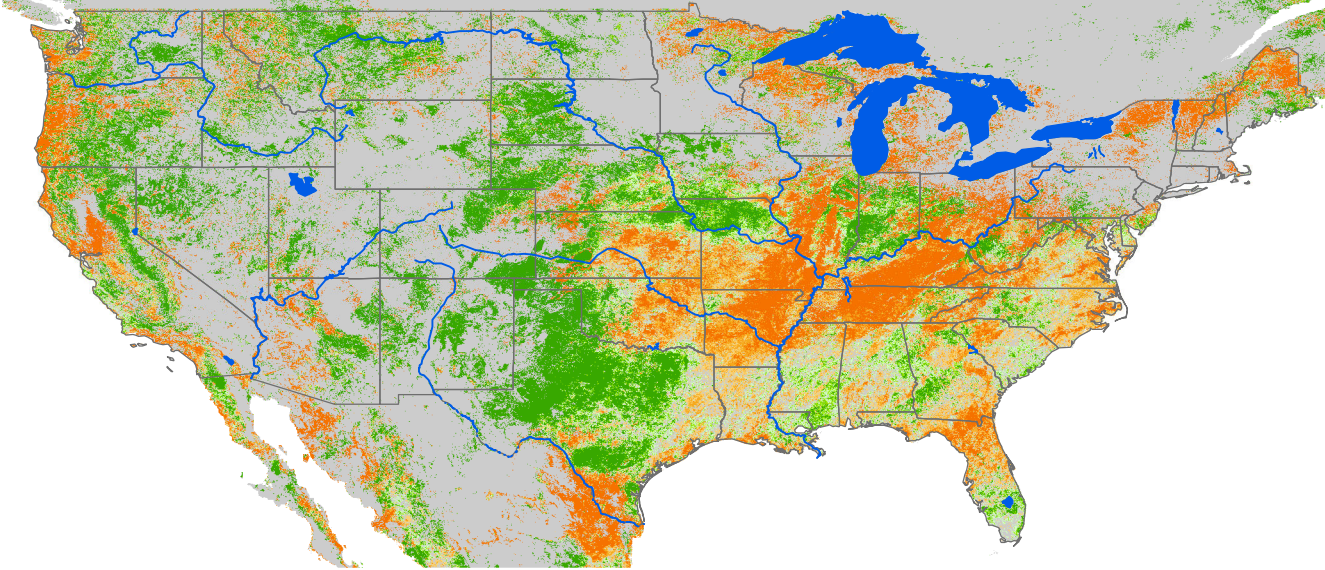

Monthly ET Anomaly December 2015

ET Anomaly (%)

□ State  Water Body  River