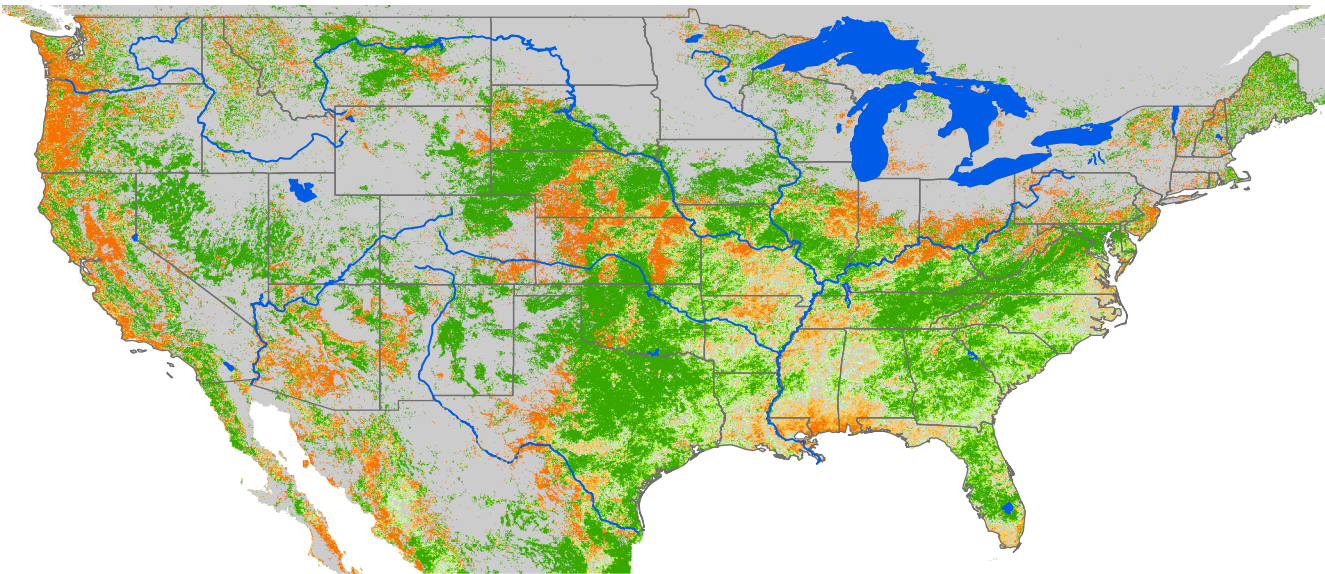

Monthly ET Anomaly January 2016

ET Anomaly (%)

State Water Body River