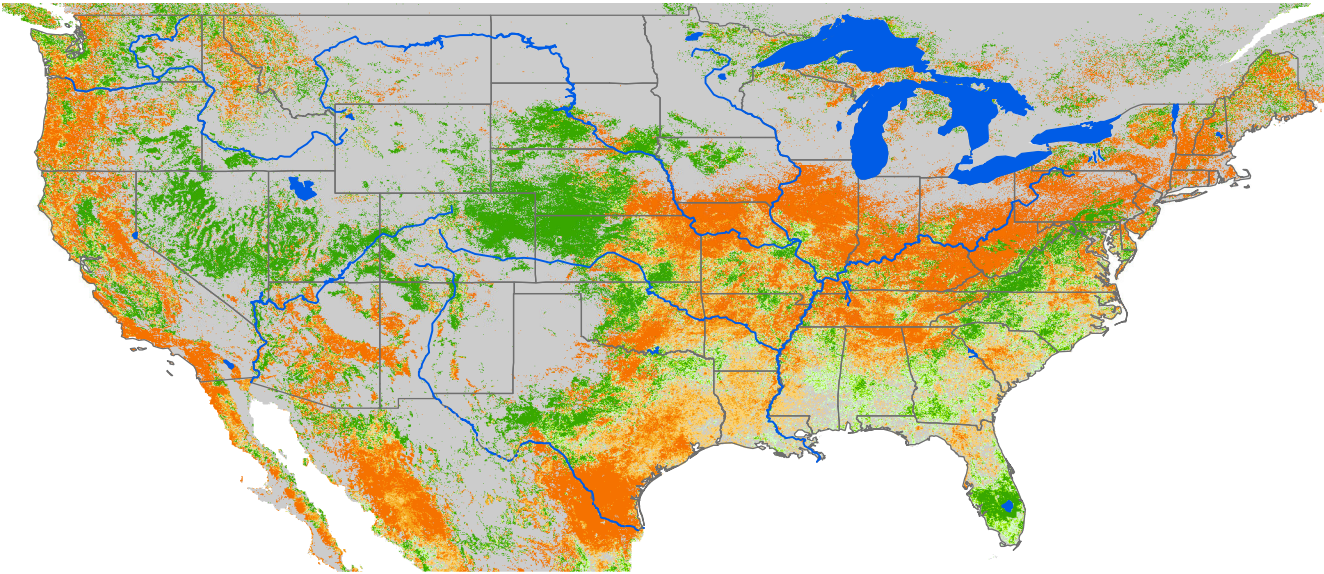

Monthly ET Anomaly February 2016

ET Anomaly (%)

□ State ● Water Body — River