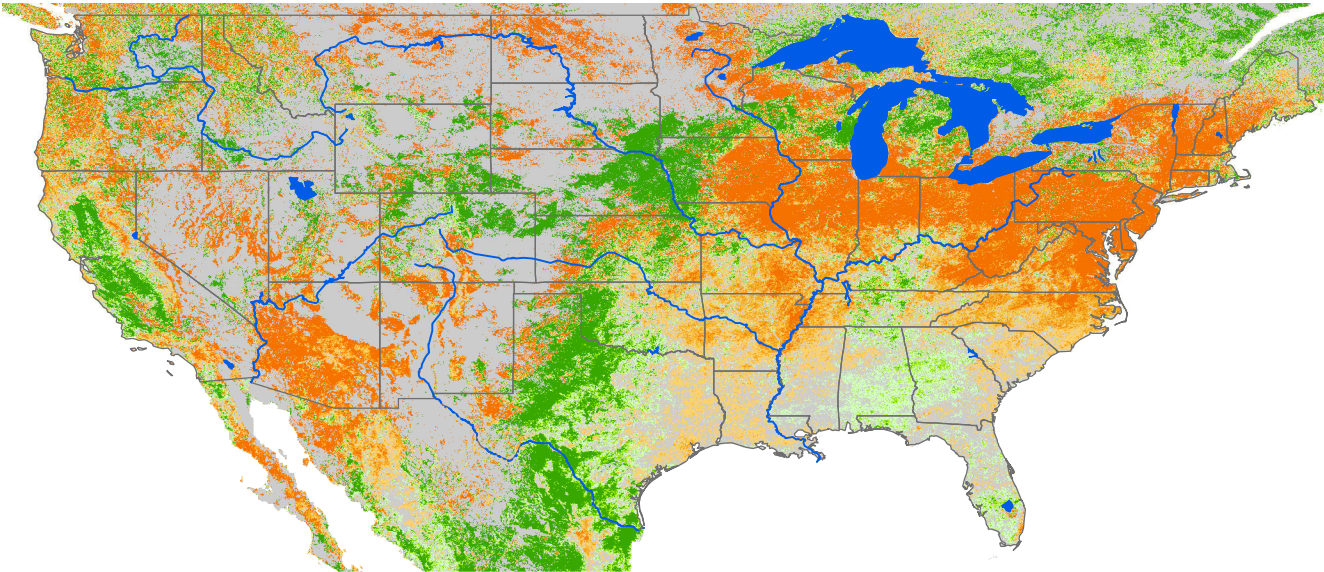

## March 2016

ET Anomaly (%)

State Water Body River