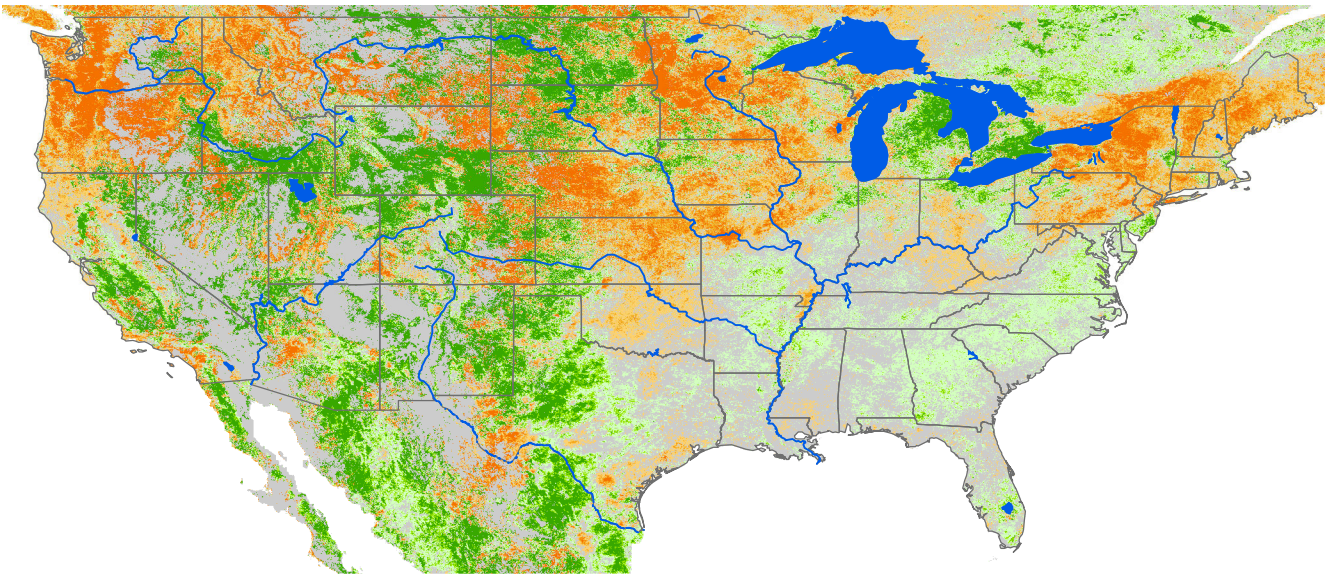

Monthly ET Anomaly

April 2016

ET Anomaly (%)

□ State ● Water Body — River