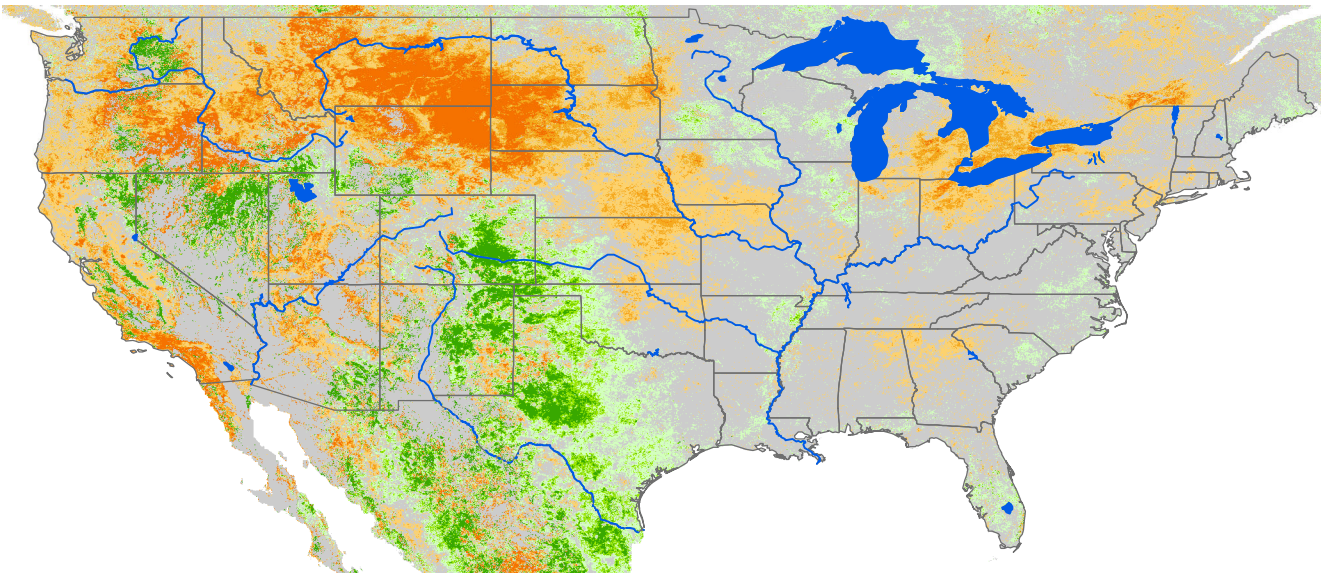

Monthly ET Anomaly

June 2016

ET Anomaly (%)

□ State ● Water Body — River