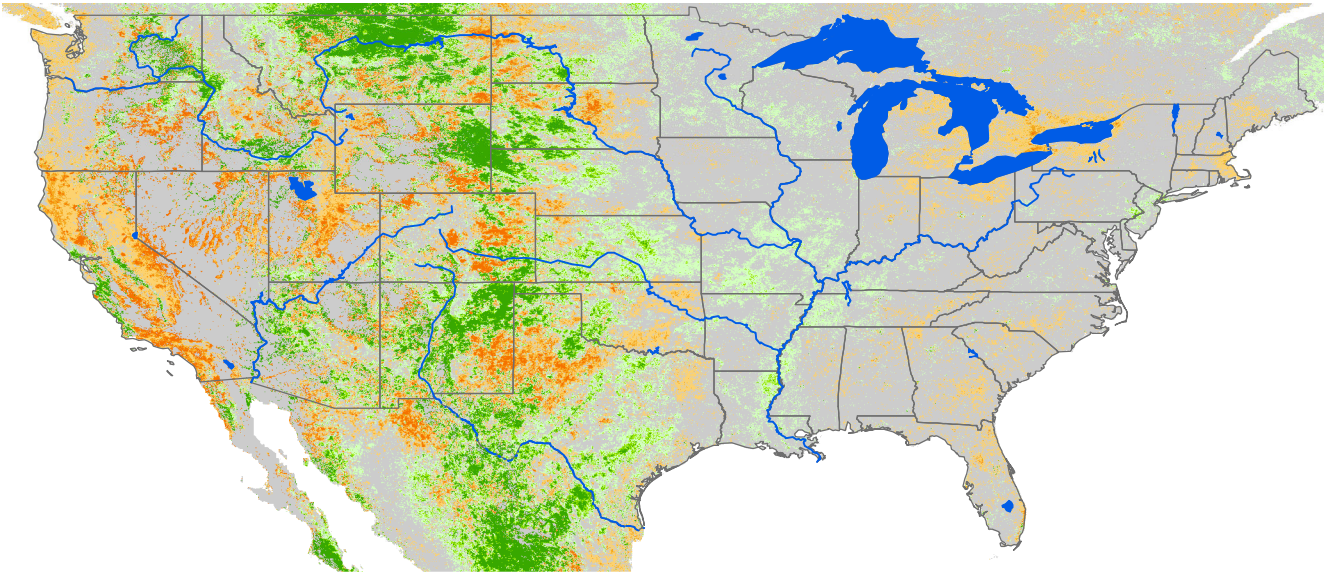

Monthly ET Anomaly August 2016

ET Anomaly (%)

□ State  Water Body  River