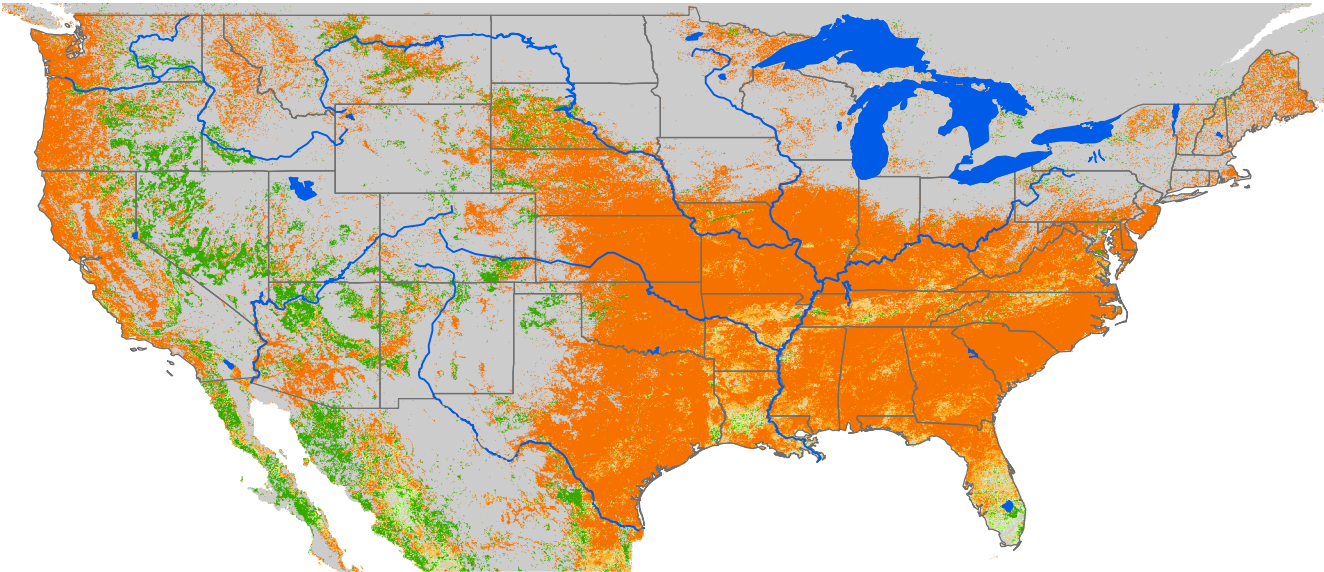

## ET Anomaly (%)

State   Water Body   River