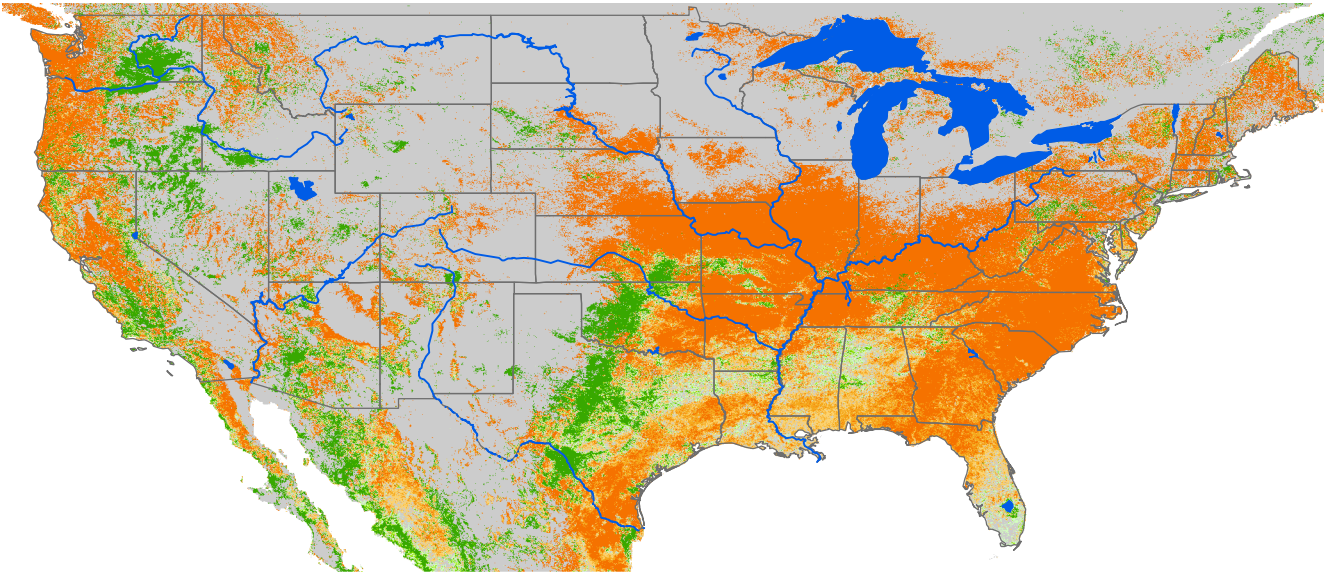

Monthly ET Anomaly February 2017

ET Anomaly (%)

State Water Body River