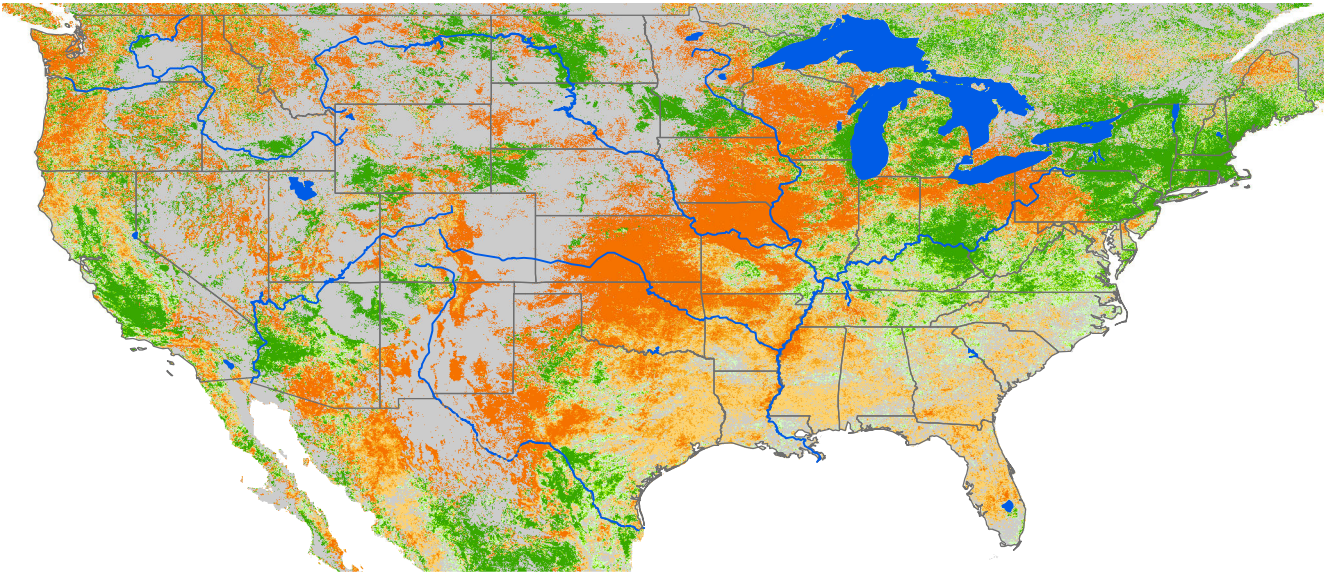

## ET Anomaly (%)

State Water Body River