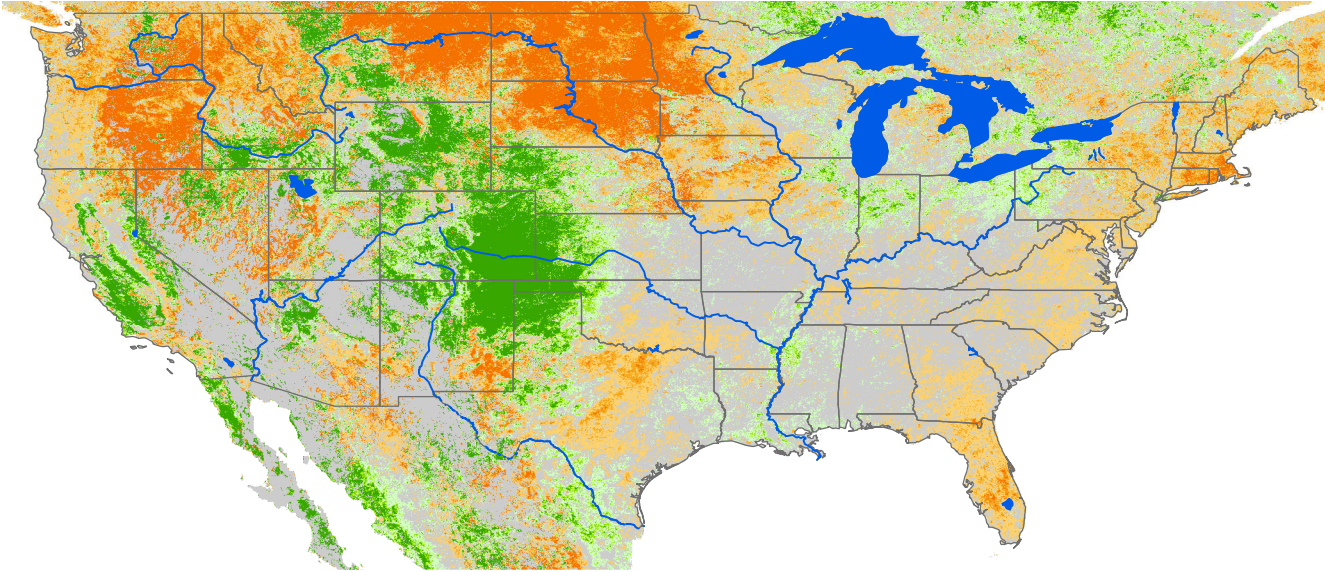

Monthly ET Anomaly May 2017

ET Anomaly (%)

State Water Body River