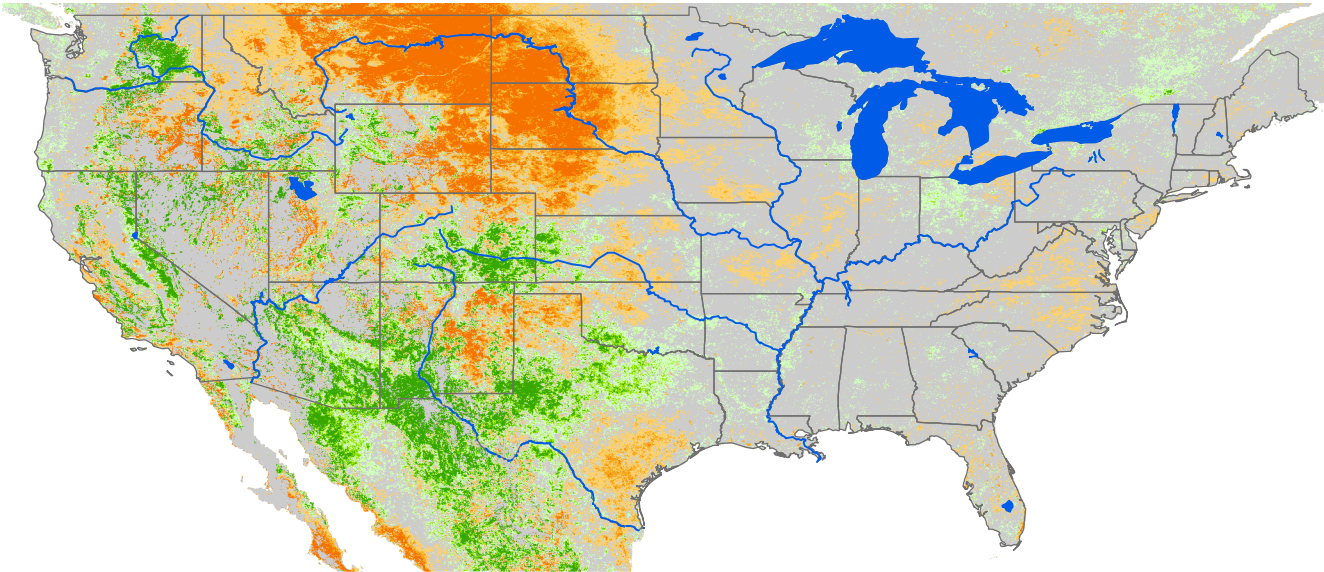

Monthly ET Anomaly July 2017

ET Anomaly (%)

□ State Water Body River