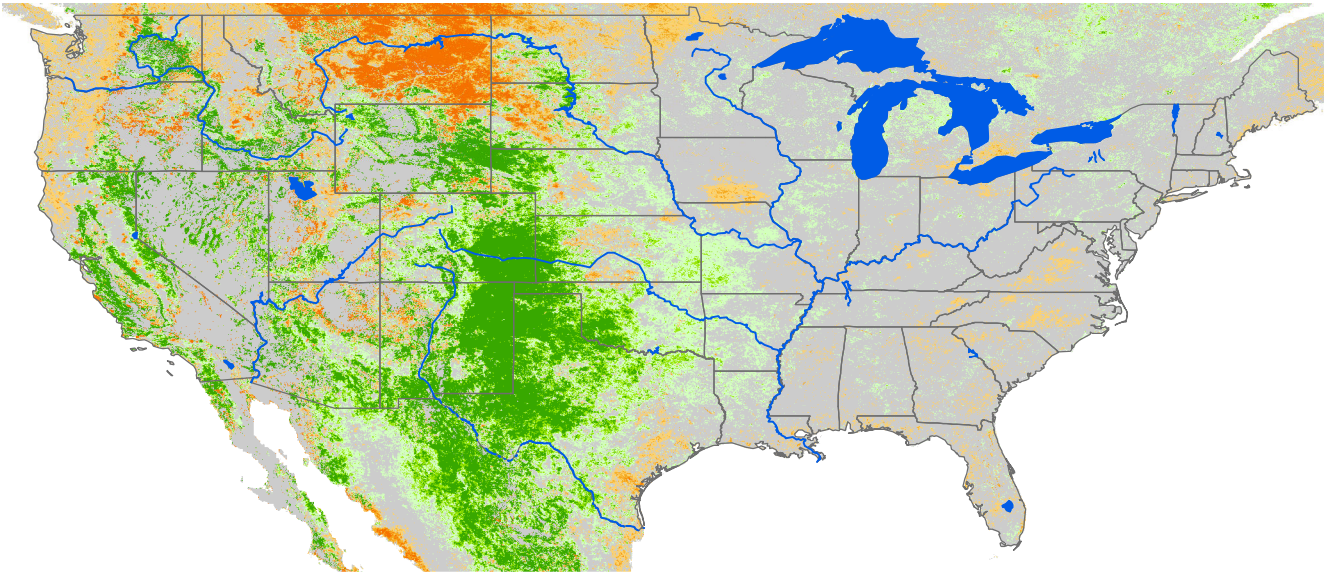

Monthly ET Anomaly August 2017

ET Anomaly (%)

□ State ● Water Body — River