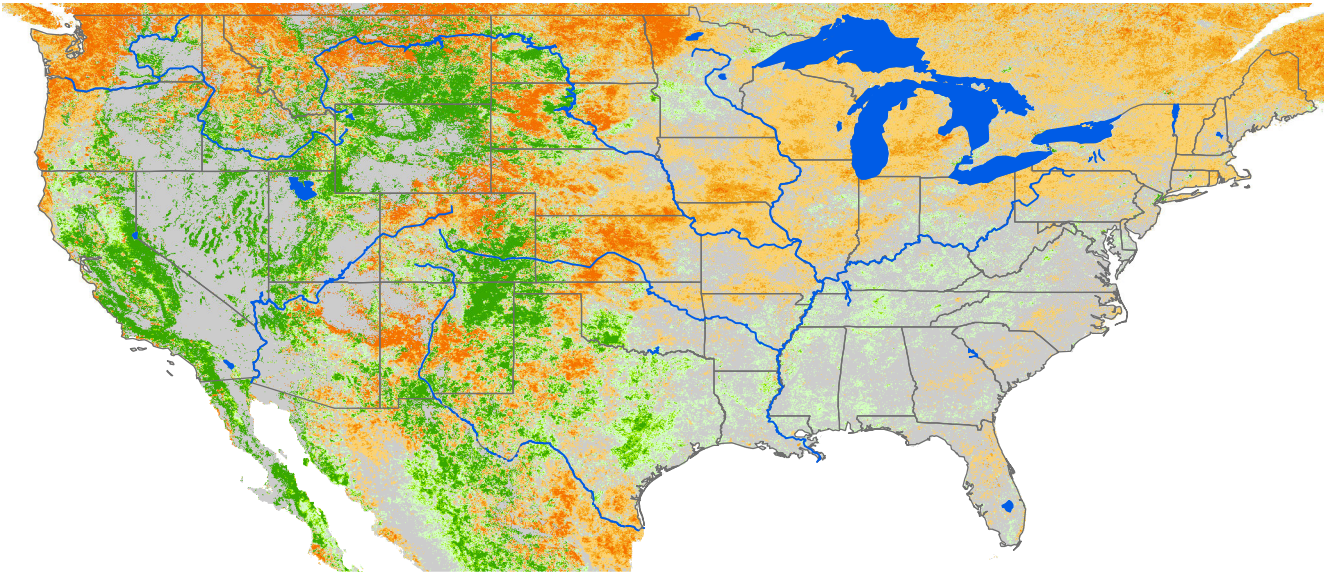

Monthly ET Anomaly September 2017

ET Anomaly (%)

State Water Body River