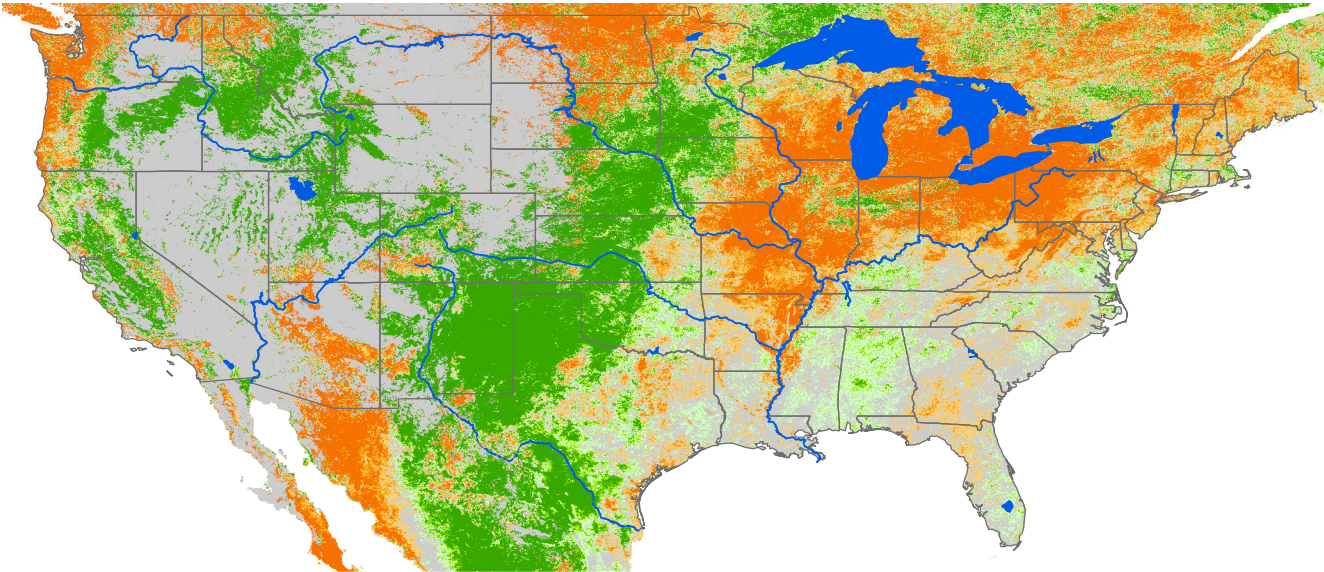

Monthly ET Anomaly October 2017

ET Anomaly (%)

State Water Body River