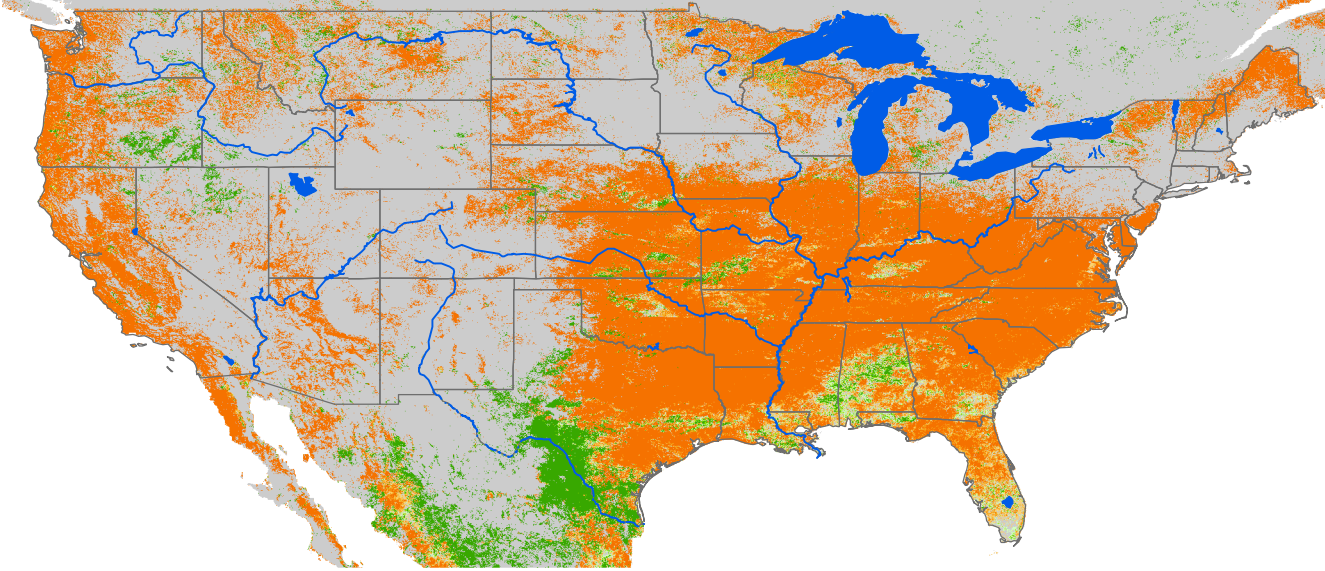

# Monthly ET Anomaly December 2017

## ET Anomaly (%)

State Water Body River