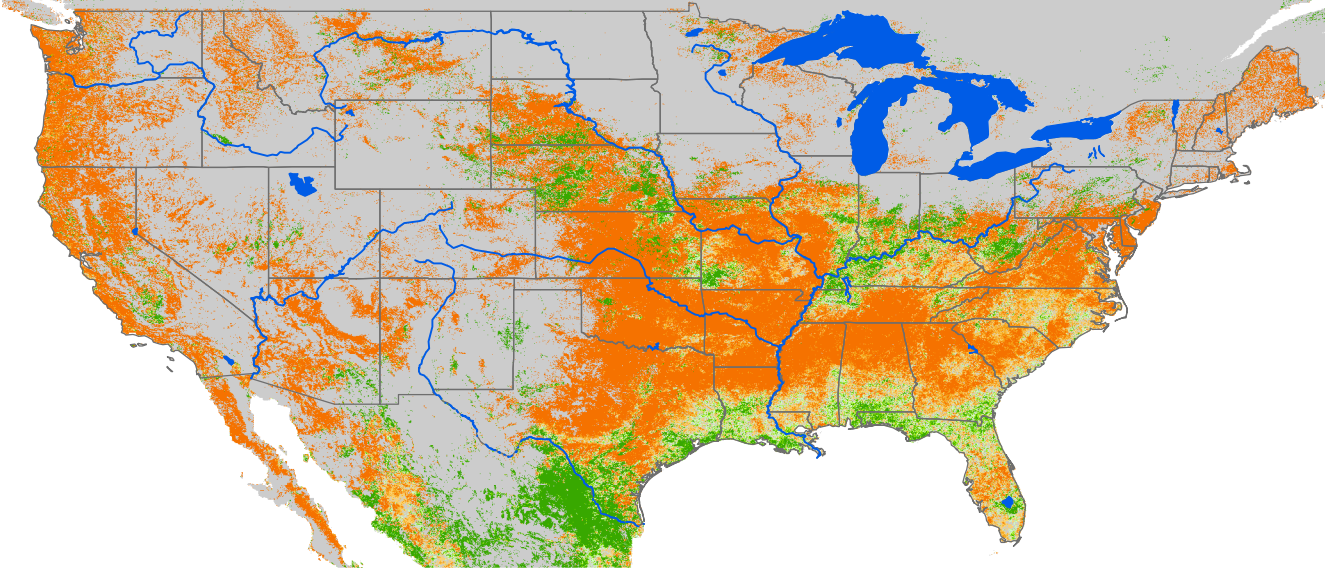

Monthly ET Anomaly January 2018

ET Anomaly (%)

□ State ● Water Body — River