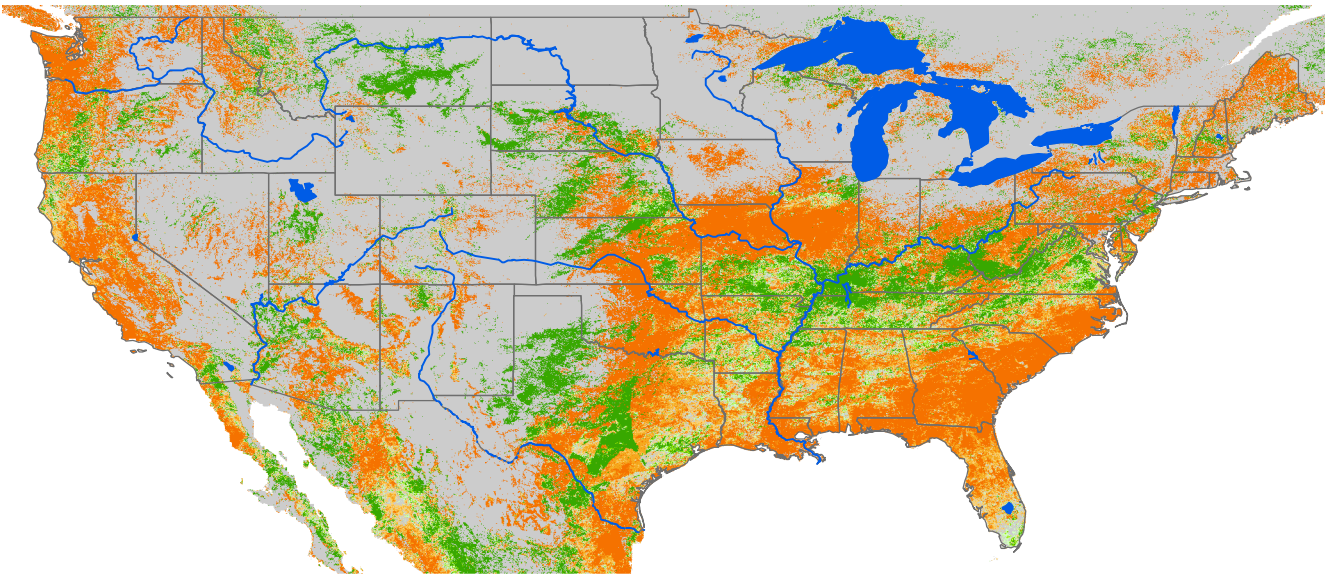

Monthly ET Anomaly February 2018

ET Anomaly (%)

State Water Body River