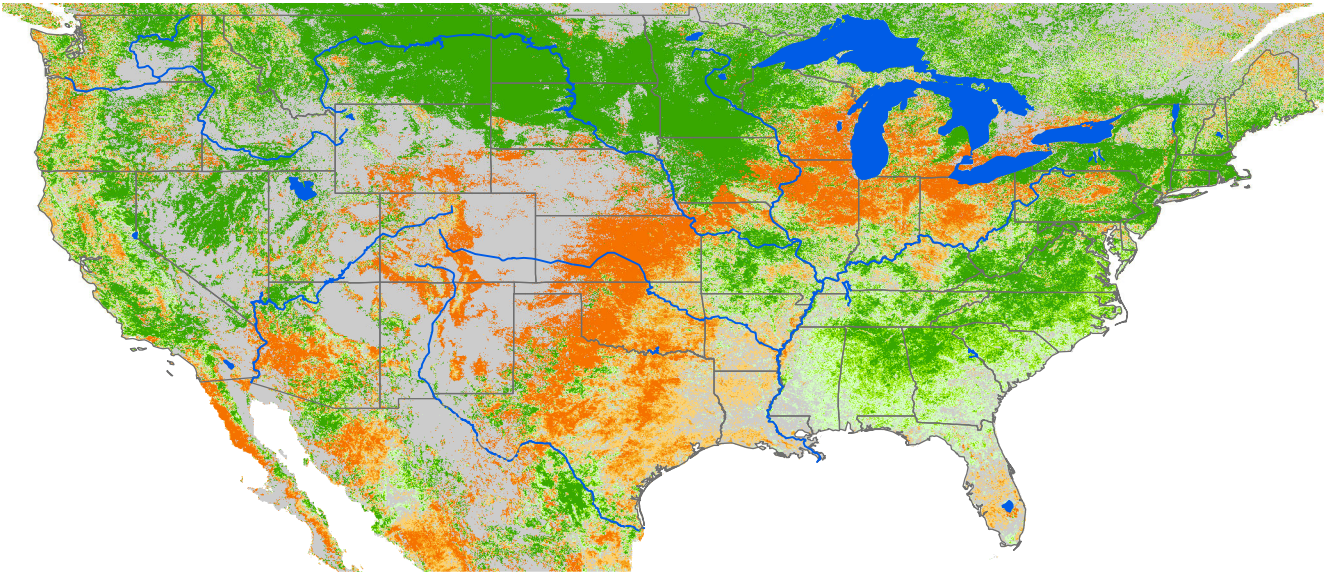

Monthly ET Anomaly March 2018

ET Anomaly (%)

State Water Body River