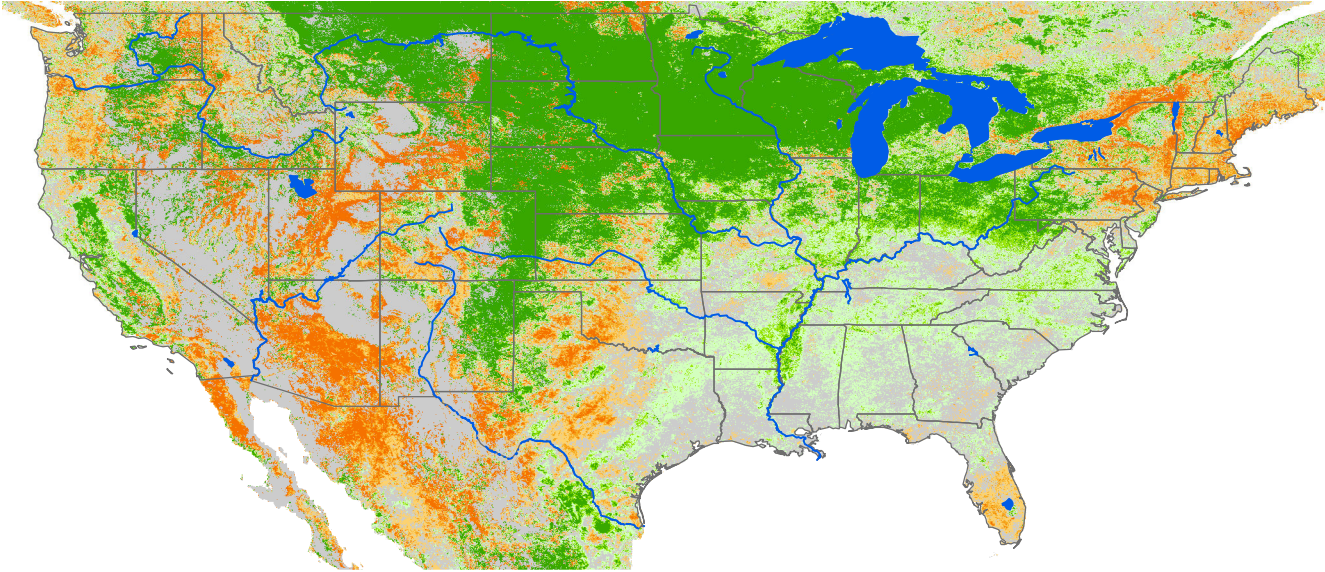

## ET Anomaly (%)

State Water Body River