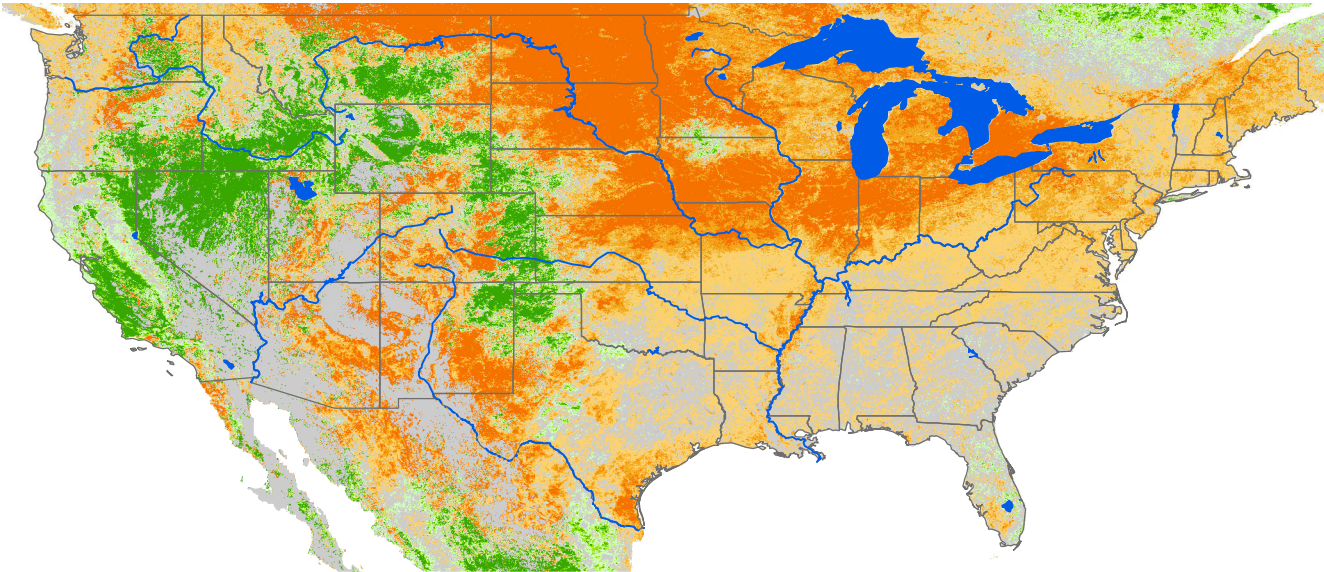

Monthly ET Anomaly May 2018

ET Anomaly (%)

□ State Water Body River