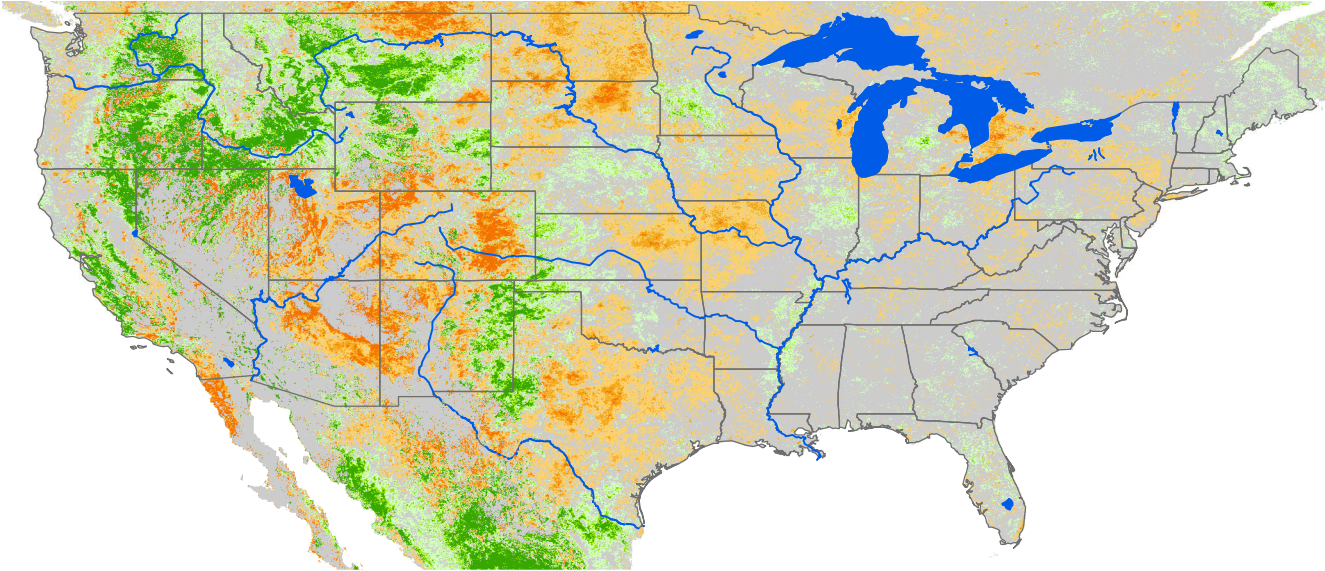

Monthly ET Anomaly

June 2018

ET Anomaly (%)

□ State Water Body River