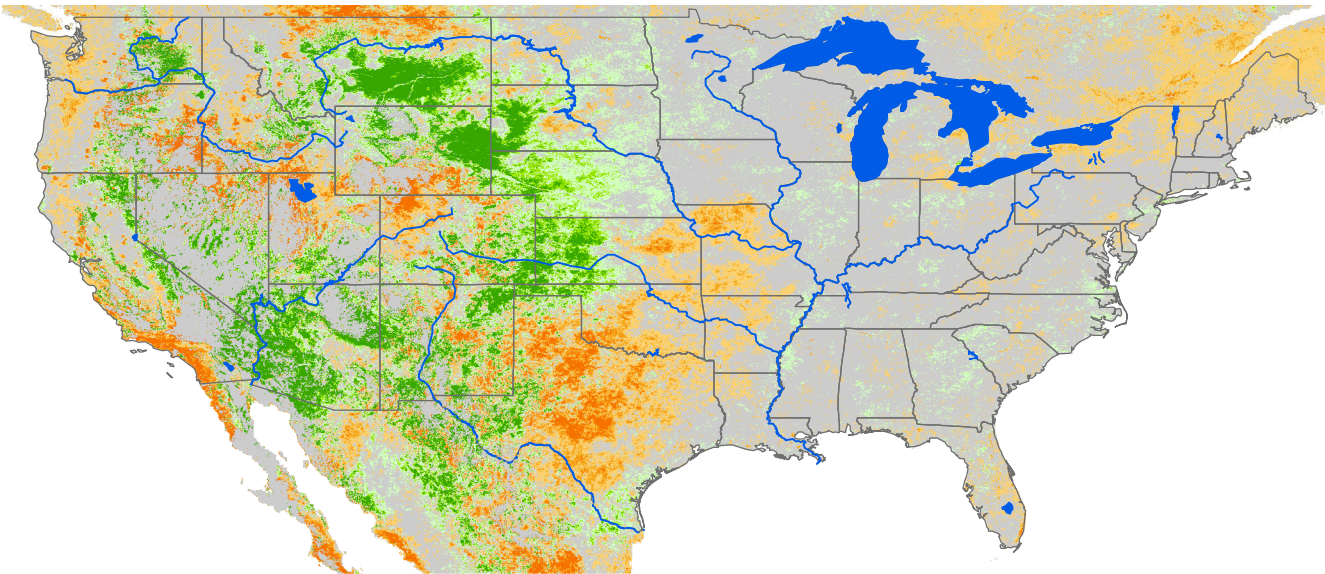

Monthly ET Anomaly

July 2018

ET Anomaly (%)

State Water Body River