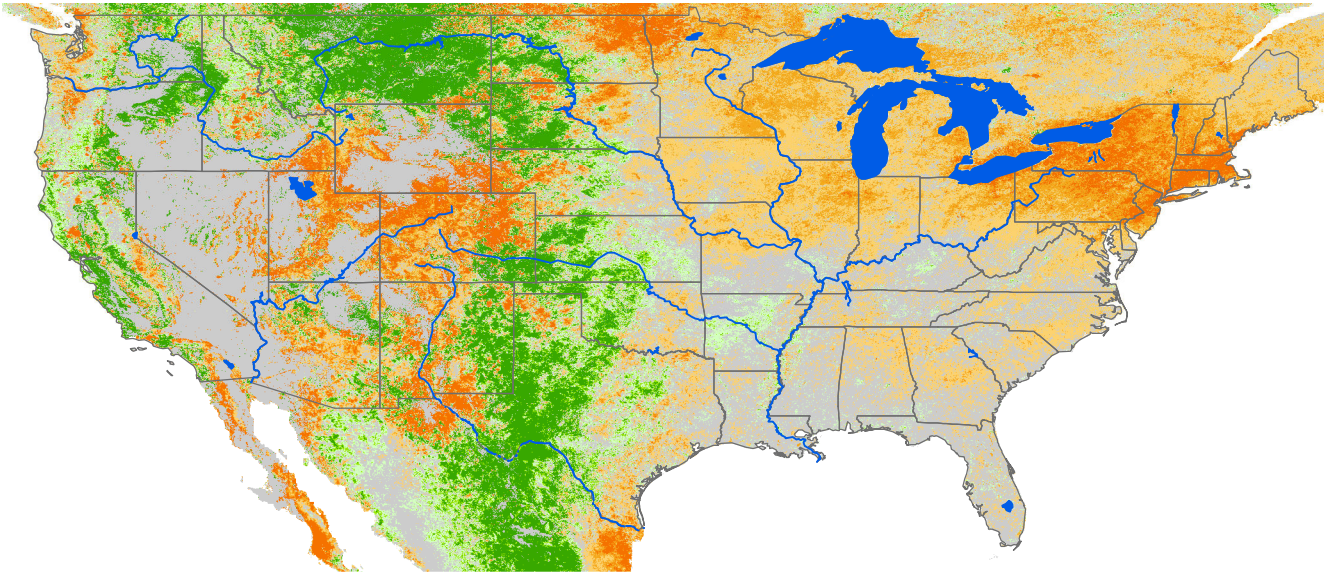

Monthly ET Anomaly September 2018

ET Anomaly (%)

□ State ● Water Body — River