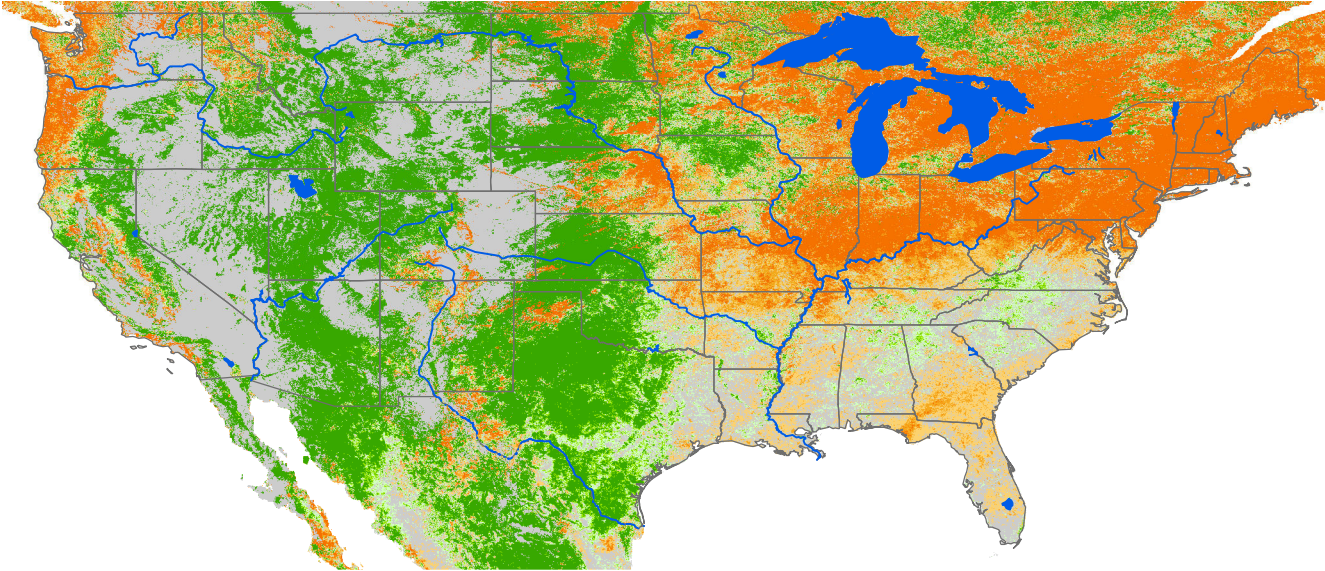

Monthly ET Anomaly October 2018

ET Anomaly (%)

□ State ● Water Body — River