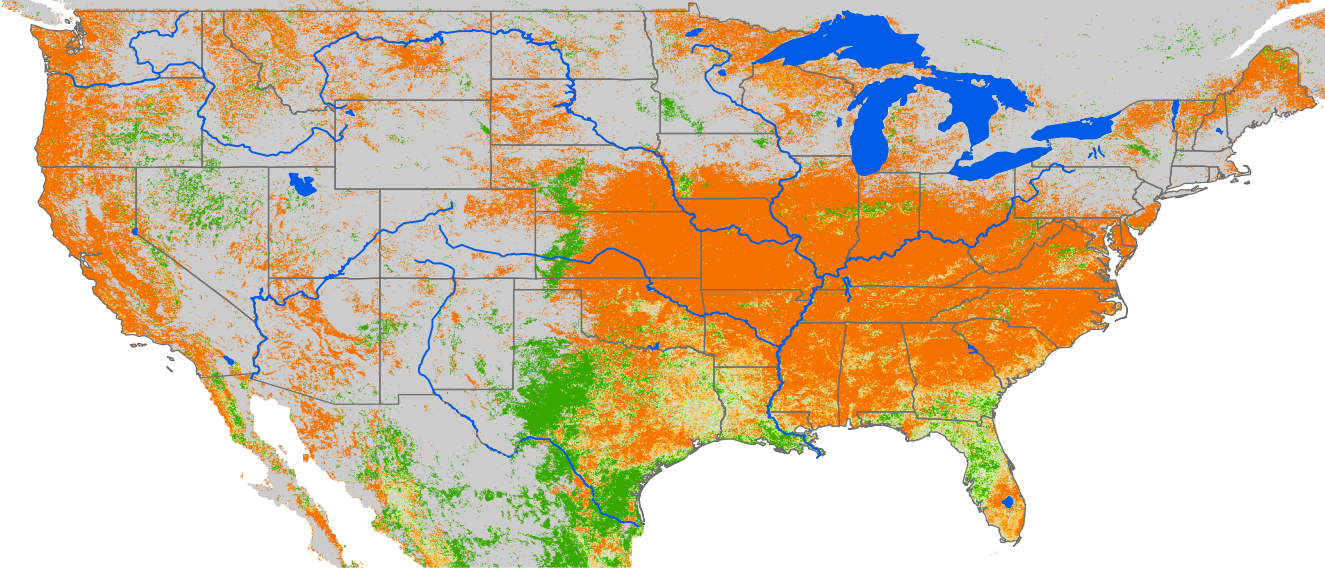

Monthly ET Anomaly December 2018

ET Anomaly (%)

□ State  Water Body  River